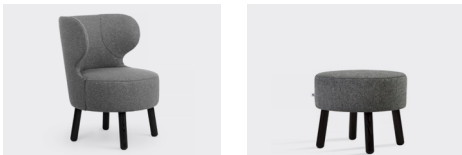

PRODUCT OPTIONS

HFA

1F Marine Parade
Abbotsford, Victoria
3067 Australia

T +61 (3) 9818 8400
F +61 (3) 9818 6655
info@hfa.com.au

ecf.com.au
 ecf.hfa
 @ecf_hfa