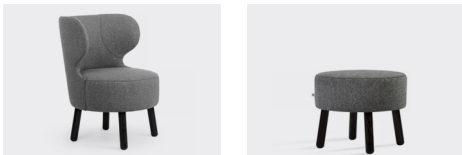

PRODUCT OPTIONS

ecf

1F Marine Parade
Abbotsford, Victoria
3067 Australia

T +61 (3) 9818 5444
F +61 (3) 9818 6655
info@ecf.com.au

ecf.com.au
 ecf.hfa
 @ecf_hfa