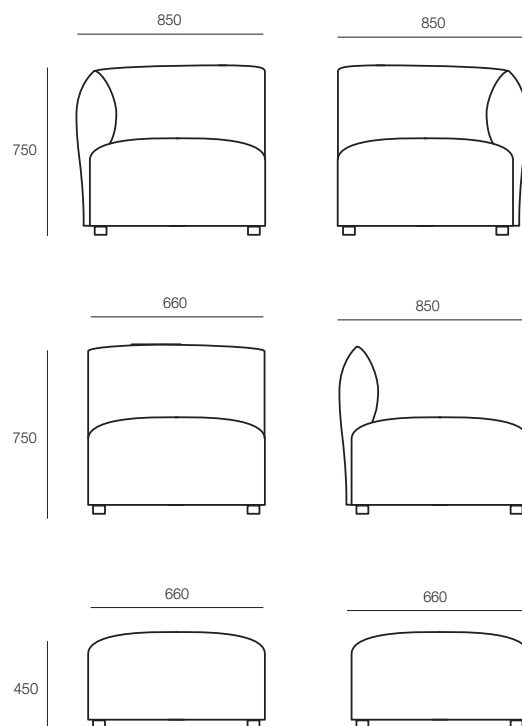

DIMENSIONS

Height	Width	Depth
Various	Various	Various

SPECIFICATIONS

Made in Australia
Designed in Sweden
5-year warranty
Seat height 450mm
Timber frame with elastic band in the seat
Padding of moulded, high-resiliency foam and polyester fibre
Plastic feet
Upholstered in any suitable fabric, leather or vinyl

OPTIONS

Pouf: 660mm W x 660mm D x 450mm H
1-Seater: 660mm W x 850mm D x 750mm H
Corner: 850mm W x 850mm D x 750mm H
Power socket with USB

PRODUCT OPTIONS

GENERAL

Origin	Lead Time
Europe	6 weeks

TECHNICAL DRAWINGS