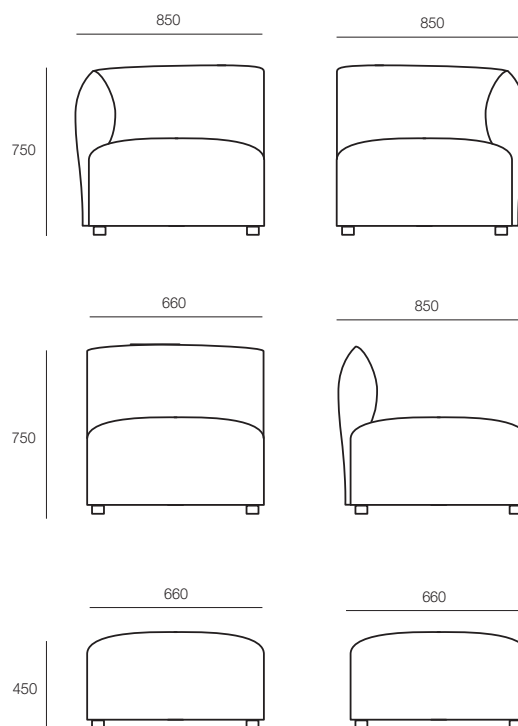

TECHNICAL DRAWINGS

ecf

1F Marine Parade
Abbotsford, Victoria
3067 Australia

T +61 (3) 9818 5444
F +61 (3) 9818 6655
info@ecf.com.au

ecf.com.au
 ecf.hfa
 @ecf_hfa