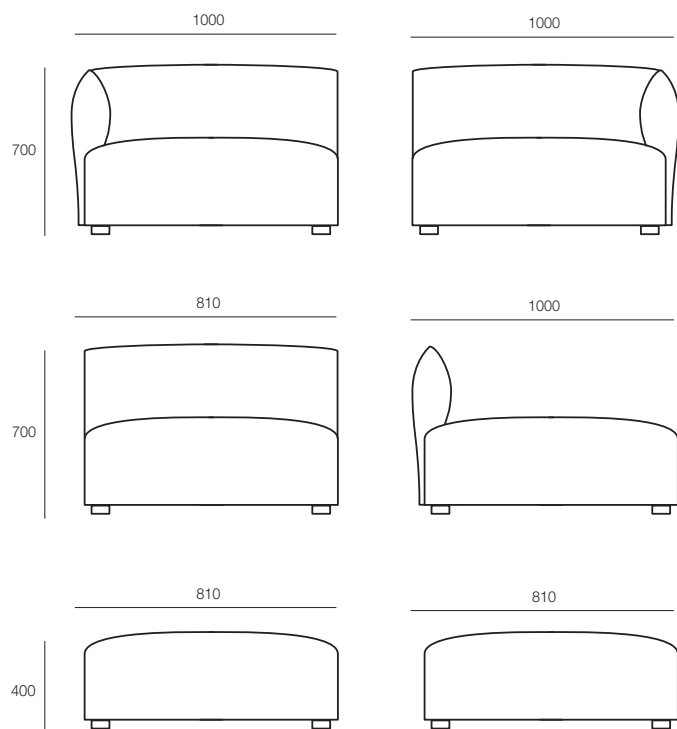

## DIMENSIONS

Height	Width	Depth
Various	Various	Various

## SPECIFICATIONS

Made in Australia  
Designed in Sweden  
5-year warranty  
Seat height 400mm  
Timber frame with elastic band in the seat  
Padding of moulded, high-resiliency foam and polyester fibre  
Plastic feet  
Upholstered in any suitable fabric, leather or vinyl

## OPTIONS

Pouf: 810mm W x 810mm D x 400mm H  
1-Seater: 810mm W x 1000mm D x 700mm H  
Corner: 1000mm W x 1000mm D x 700mm H  
Easy Chair: 1170mm W x 1000mm D x 700mm H  
Power socket with USB