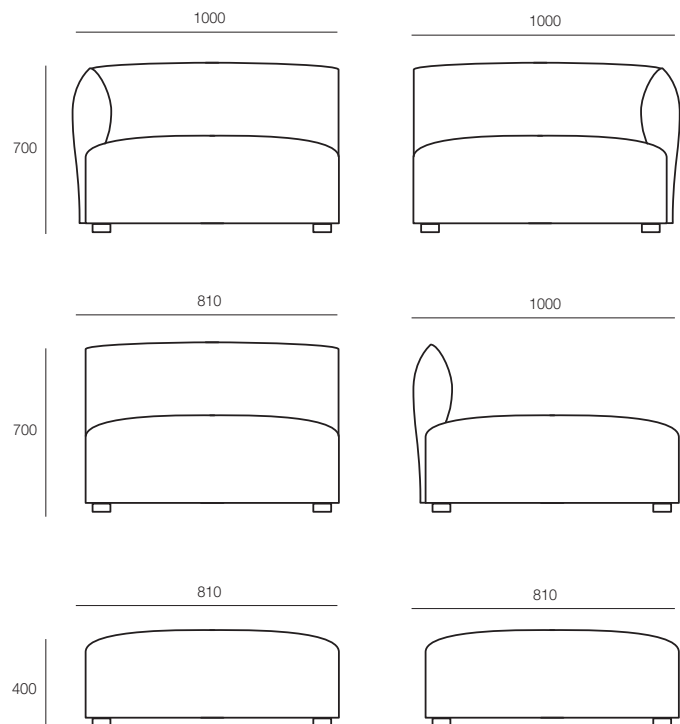

TECHNICAL DRAWINGS

ecf

1F Marine Parade
Abbotsford, Victoria
3067 Australia

T +61 (3) 9818 5444
F +61 (3) 9818 6655
info@ecf.com.au

ecf.com.au
 ecf.hfa
 @ecf_hfa