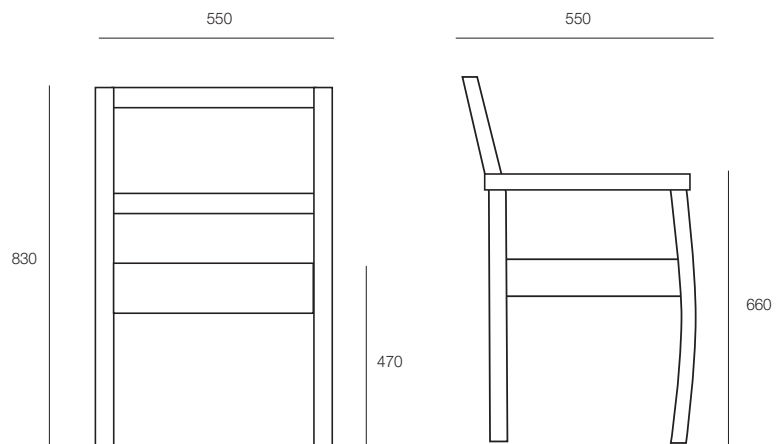

TECHNICAL DRAWINGS

1F Marine Parade
Abbotsford, Victoria
3067 Australia

T +61 (3) 9818 8400
F +61 (3) 9818 6655
info@hfa.com.au

ecf.com.au
 ecf.hfa
 @ecf_hfa