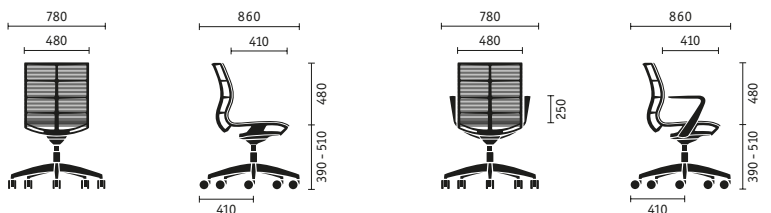

COMPANY OF THE FUTURE

Company:

se:joy:

The ergonomic features and the quality of the materials used are not the only reasons why Sedus products feel good. The principles according to which they are developed and finished are also a contributing factor. These principles include ecological compatibility, conservation of resources and recyclability. Principles, which have been defining the way Sedus does business for more than 50 years. Out of a sense of responsibility for the future.