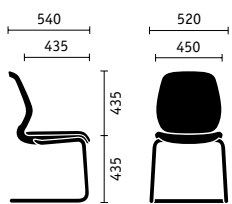

The height-adjustable backrest adjusts to different body sizes and has an optional lumbar support that can be adjusted in depth.

Seat tilt

The tilt angle of the seat can be adjusted by up to 4 degrees, allowing a slightly forward tilted sitting position.

Seat depth

Being able to adjust the depth of the seat by up to 60 mm ensures that the thighs will be supported perfectly regardless of body size.

Support pressure and opening angle

The patented Sedus quick adjustment feature allows the backrest pressure and opening angle to be easily adjusted.

Armrests

If desired, se:do is available with 4D armrests with soft-touch pads that can be adjusted without tools.

Headrest and coat hanger

The height and inclination of the optional headrest can be adjusted to relieve the cervical spine. The headrest can be combined with a practical coat hanger.