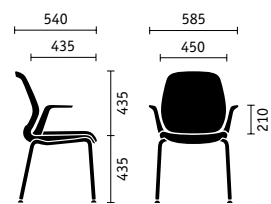

The height-adjustable backrest adjusts to different body sizes and has an optional lumbar support that can be adjusted in depth.

Seat tilt

The tilt angle of the seat can be adjusted by up to 4 degrees, allowing a slightly forward tilted sitting position.

Seat depth

Being able to adjust the depth of the seat by up to 60 mm ensures that the thighs will be supported perfectly regardless of body size.

Support pressure and opening angle

The patented Sedus quick adjustment feature allows the backrest pressure and opening angle to be easily adjusted.

Armrests

If desired, se:do is available with 4D armrests with soft-touch pads that can be adjusted without tools.

Headrest and coat hanger

The height and inclination of the optional headrest can be adjusted to relieve the cervical spine. The headrest can be combined with a practical coat hanger.