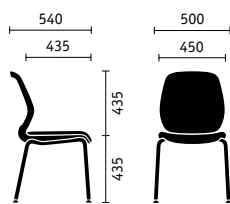

The height-adjustable backrest adjusts to different body sizes and has an optional lumbar support that can be adjusted in depth.

Seat tilt

The tilt angle of the seat can be adjusted by up to 4 degrees, allowing a slightly forward tilted sitting position.

Seat depth

Being able to adjust the depth of the seat by up to 60 mm ensures that the thighs will be supported perfectly regardless of body size.

Support pressure and opening angle

The patented Sedus quick adjustment feature allows the backrest pressure and opening angle to be easily adjusted.

Armrests

If desired, se:do is available with 4D armrests with soft-touch pads that can be adjusted without tools.

Headrest and coat hanger

The height and inclination of the optional headrest can be adjusted to relieve the cervical spine. The headrest can be combined with a practical coat hanger.