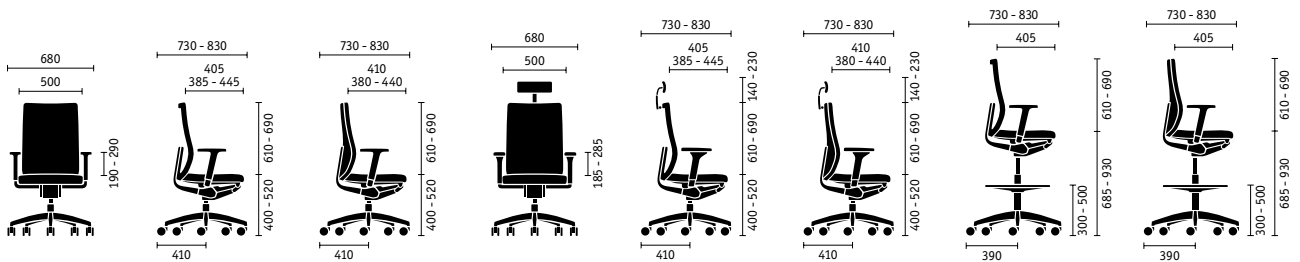

Good for health

The height-adjustable backrest adjusts to different body sizes and has an optional lumbar support that can be adjusted in depth.

Good ergonomics also depends on adjustability

Height of the backrest

The height-adjustable backrest adjusts to different body sizes and has an optional lumbar support that can be adjusted in depth.

Seat tilt

The tilt angle of the seat can be adjusted by up to 4 degrees, allowing a slightly forward tilted sitting position.

Seat depth

Being able to adjust the depth of the seat by up to 60 mm ensures that the thighs will be supported perfectly regardless of body size.

Support pressure and opening angle

The patented Sedus quick adjustment feature allows the backrest pressure and opening angle to be easily adjusted.

Armrests

If desired, se:do is available with 4D armrests with soft-touch pads that can be adjusted without tools.

Headrest and coat hanger

The height and inclination of the optional headrest can be adjusted to relieve the cervical spine. The headrest can be combined with a practical coat hanger.