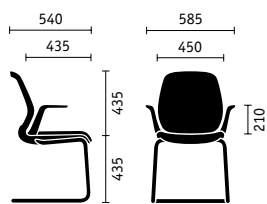

The height-adjustable backrest adjusts to different body sizes and has an optional lumbar support that can be adjusted in depth.

Seat tilt

The tilt angle of the seat can be adjusted by up to 4 degrees, allowing a slightly forward tilted sitting position.

Seat depth

Being able to adjust the depth of the seat by up to 60 mm ensures that the thighs will be supported perfectly regardless of body size.

Support pressure and opening angle

The patented Sedus quick adjustment feature allows the backrest pressure and opening angle to be easily adjusted.

Armrests

If desired, se:do is available with 4D armrests with soft-touch pads that can be adjusted without tools.

Headrest and coat hanger

The height and inclination of the optional headrest can be adjusted to relieve the cervical spine. The headrest can be combined with a practical coat hanger.