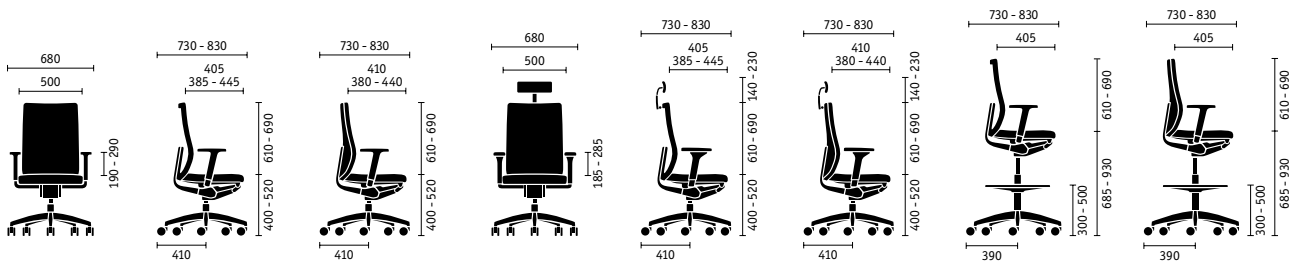

## Seat depth

Being able to adjust the depth of the seat by up to 60 mm ensures that the thighs will be supported perfectly regardless of body size.

## Support pressure and opening angle

The patented Sedus quick adjustment feature allows the backrest pressure and opening angle to be easily adjusted.

## Armrests

If desired, se:do is available with 4D armrests with soft-touch pads that can be adjusted without tools.

## Headrest and coat hanger

The height and inclination of the optional headrest can be adjusted to relieve the cervical spine. The headrest can be combined with a practical coat hanger.