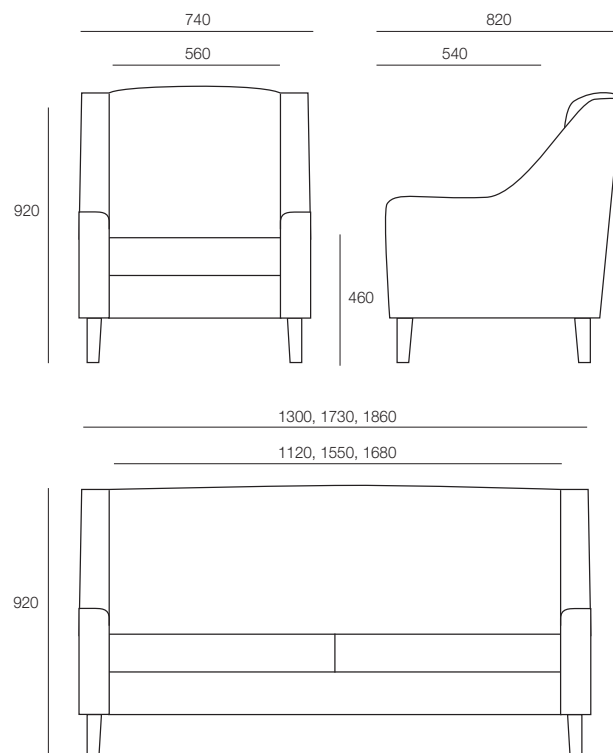

TECHNICAL DRAWINGS

HFA

1F Marine Parade
Abbotsford, Victoria
3067 Australia

T +61 (3) 9818 8400
F +61 (3) 9818 6655
info@hfa.com.au

ecf.com.au
 ecf.hfa
 @ecf_hfa