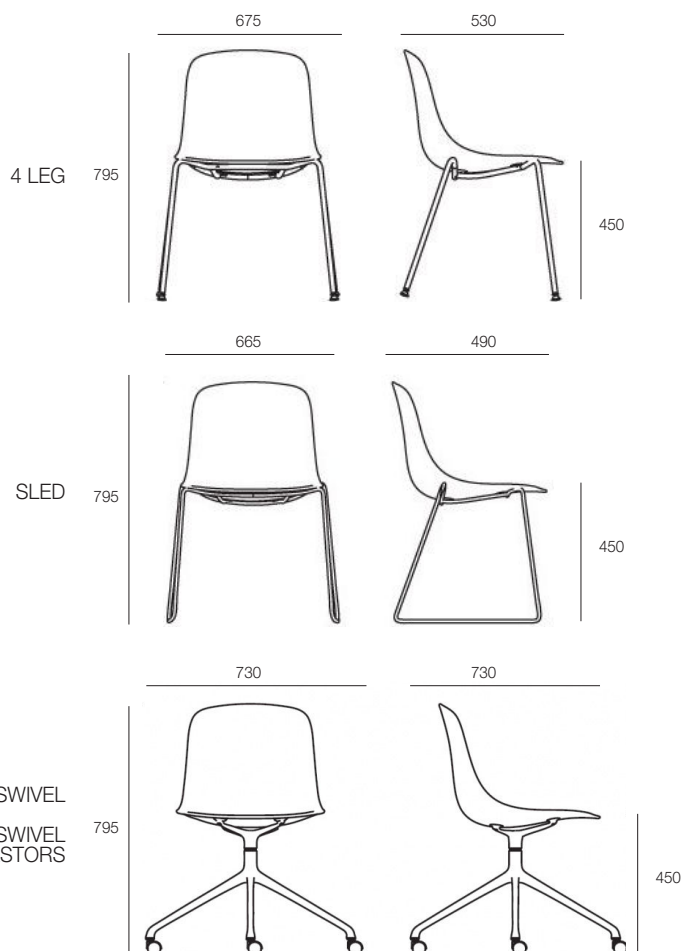

TECHNICAL DRAWINGS

ecf

1F Marine Parade
Abbotsford, Victoria
3067 Australia

T +61 (3) 9818 5444
F +61 (3) 9818 6655
info@ecf.com.au

ecf.com.au
 ecf.hfa
 @ecf_hfa