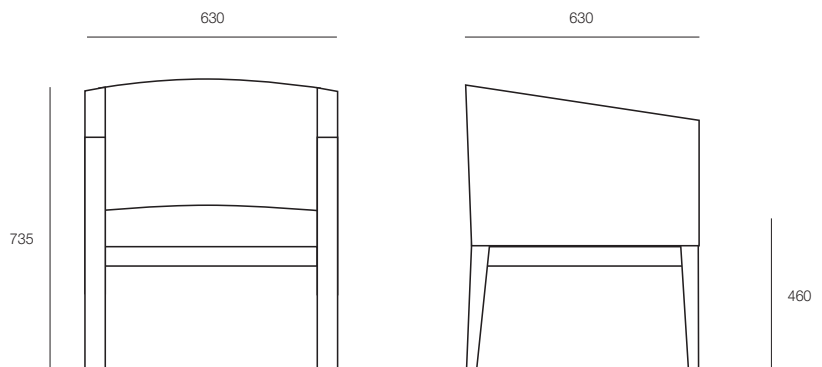

TECHNICAL DRAWINGS

1F Marine Parade
Abbotsford, Victoria
3067 Australia

T +61 (3) 9818 8400
F +61 (3) 9818 6655
info@hfa.com.au

ecf.com.au
 ecf.hfa
 @ecf_hfa