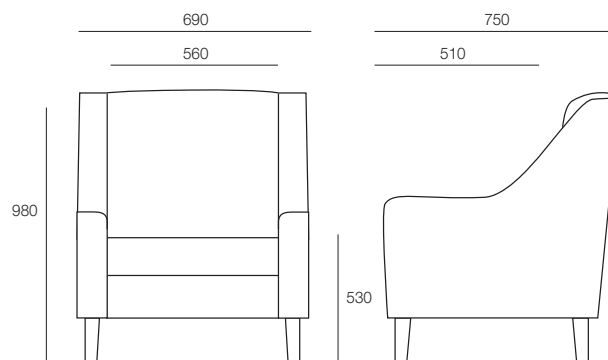

TECHNICAL DRAWINGS

1F Marine Parade
Abbotsford, Victoria
3067 Australia

T +61 (3) 9818 8400
F +61 (3) 9818 6655
info@hfa.com.au

ecf.com.au
 ecf.hfa
 @ecf_hfa