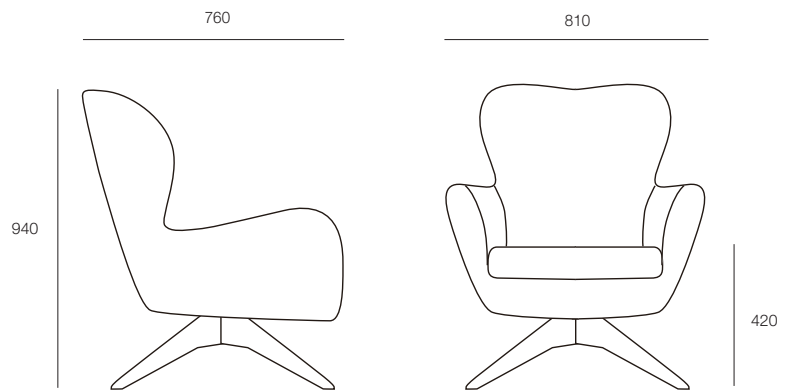

ecf | KELLY

KELLY

A spacious and comfortable statement piece, perfectly suited to reception & break out areas, libraries and residential relaxed seating. Standard as a medium back with choice of 3 bases.

DIMENSIONS

Height	Width	Depth
940mm	810mm	760mm

SPECIFICATIONS

Made in Australia

5 year warranty

Shell constructed of a steel frame and moulded, cold-cured polyurethane foam

Upholstered in any suitable fabric – must be stretchable

OPTIONS

4-star chrome swivel base

4-leg timber fixed base

4-star timber swivel base

All timber bases finished in clear lacquer or with colour stain matching

GENERAL

Origin	Lead Time
Australia	6 weeks

TECHNICAL DRAWINGS