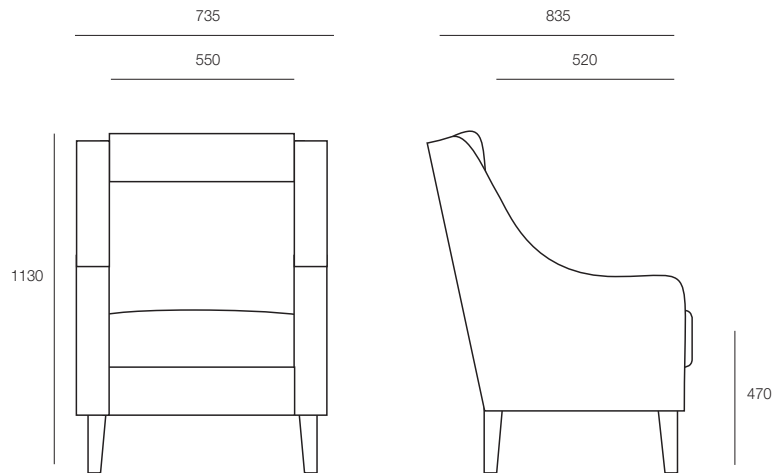

TECHNICAL DRAWINGS

1F Marine Parade
Abbotsford, Victoria
3067 Australia

T +61 (3) 9818 8400
F +61 (3) 9818 6655
info@hfa.com.au

ecf.com.au
 ecf.hfa
 @ecf_hfa