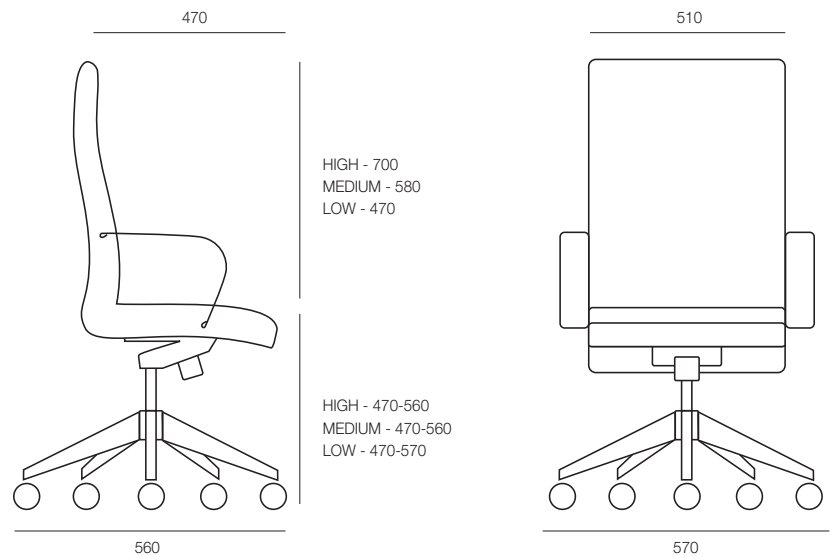

TECHNICAL DRAWINGS