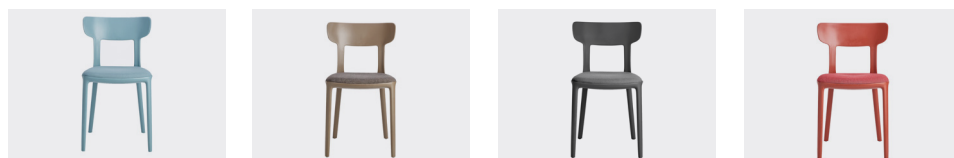

PRODUCT OPTIONS

ecf

1F Marine Parade
Abbotsford, Victoria
3067 Australia

T +61 (3) 9818 5444
F +61 (3) 9818 6655
info@ecf.com.au

ecf.com.au
 ecf.hfa
 @ecf_hfa