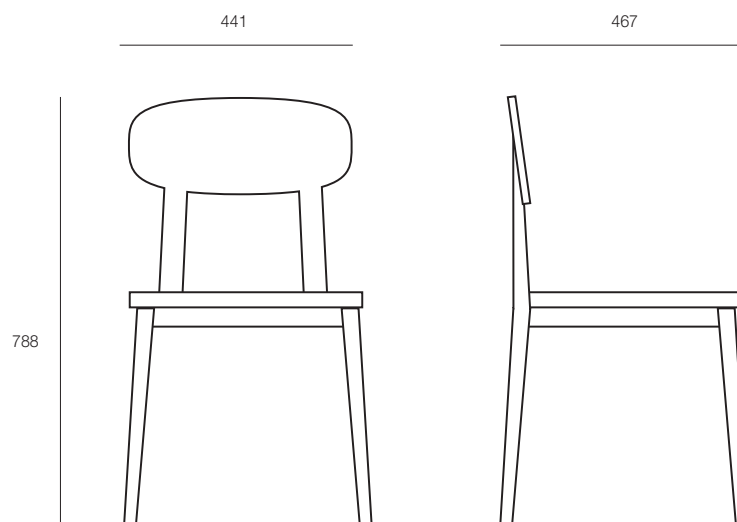

TECHNICAL DRAWINGS