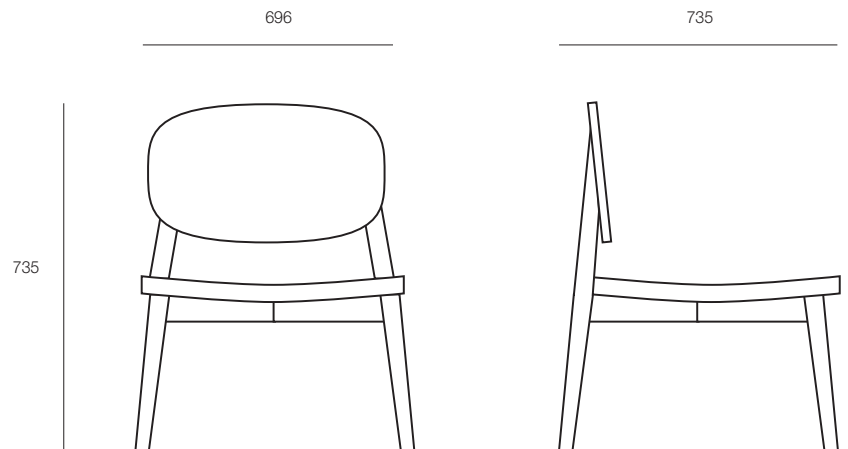

DIMENSIONS

Height	Width	Depth
735mm	696mm	735mm

SPECIFICATIONS

Made in Italy and upholstered in Australia

5-year warranty

Seat height: 380mm

Solid timber frame

Upholstered plywood seat and backrest - any suitable fabric, leather or vinyl

Tapered, turned legs

OPTIONS

Beech or Ash timber

Timber finish: clear lacquer or stained black, blue, green, or grey

GENERAL

Origin	Lead Time
Europe	4 weeks

TECHNICAL DRAWINGS

ecf