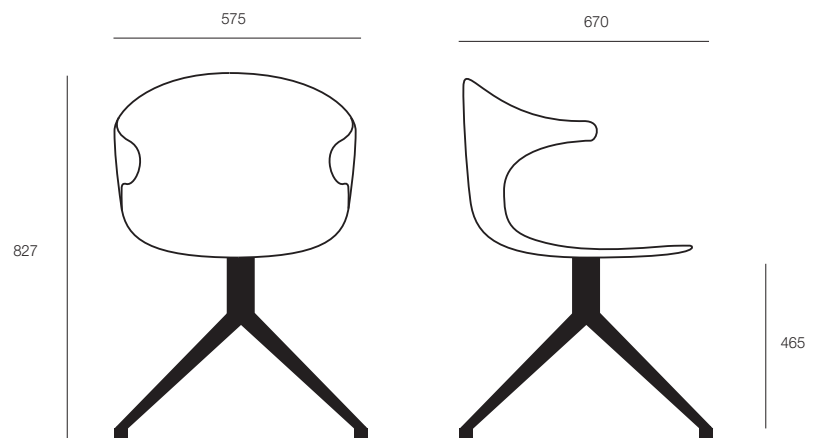

TECHNICAL DRAWINGS