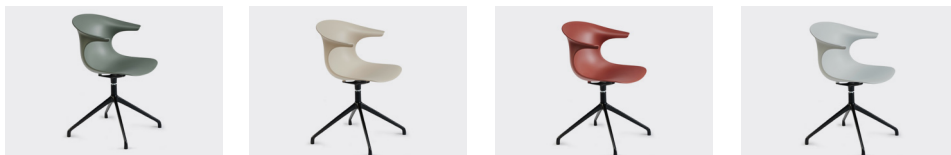

PRODUCT OPTIONS

ecf

1F Marine Parade
Abbotsford, Victoria
3067 Australia

T +61 (3) 9818 5444
F +61 (3) 9818 6655
info@ecf.com.au

ecf.com.au
 ecf.hfa
 @ecf_hfa