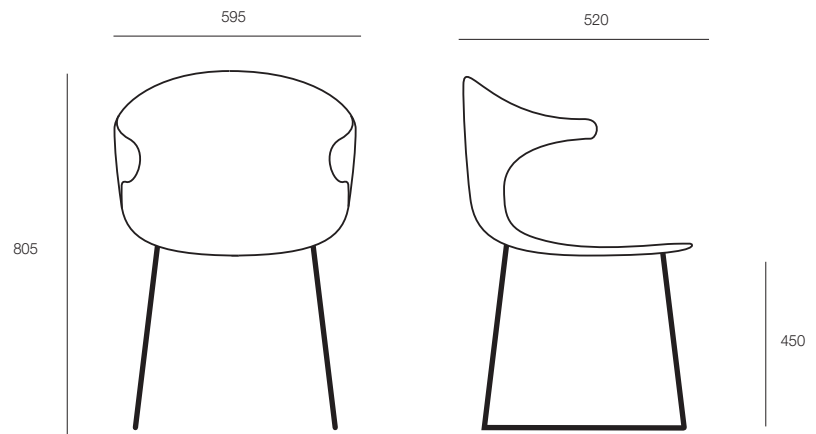

TECHNICAL DRAWINGS