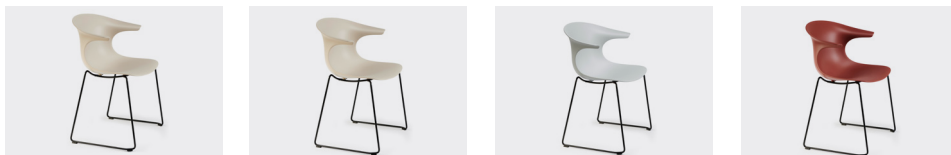

PRODUCT OPTIONS

ecf

1F Marine Parade
Abbotsford, Victoria
3067 Australia

T +61 (3) 9818 5444
F +61 (3) 9818 6655
info@ecf.com.au

ecf.com.au
 ecf.hfa
 @ecf_hfa