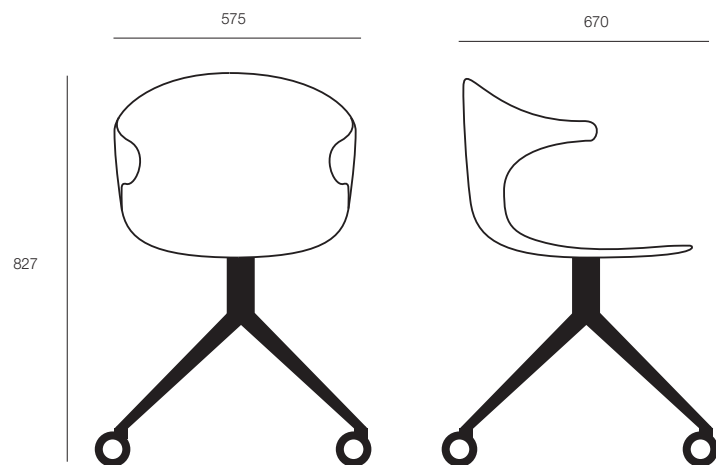

TECHNICAL DRAWINGS