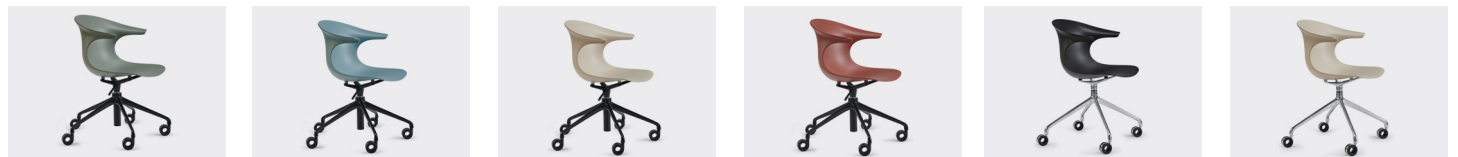

PRODUCT OPTIONS

GENERAL

Origin	Lead Time
Europe	4 weeks