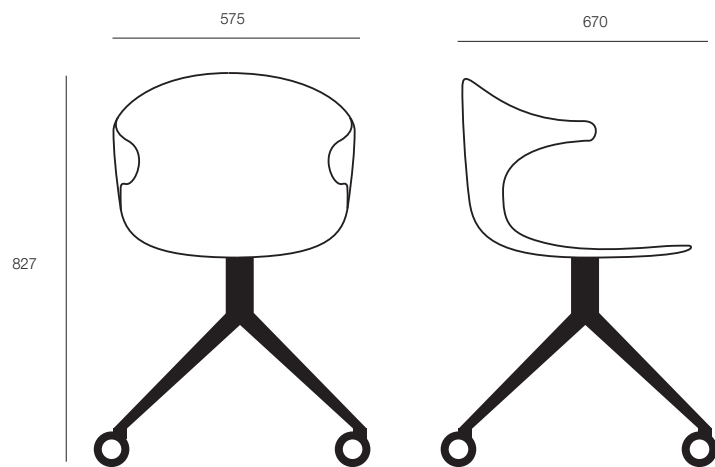

TECHNICAL DRAWINGS

ecf

1F Marine Parade
Abbotsford, Victoria
3067 Australia

T +61 (3) 9818 5444
F +61 (3) 9818 6655
info@ecf.com.au

ecf.com.au
 ecf.hfa
 @ecf_hfa