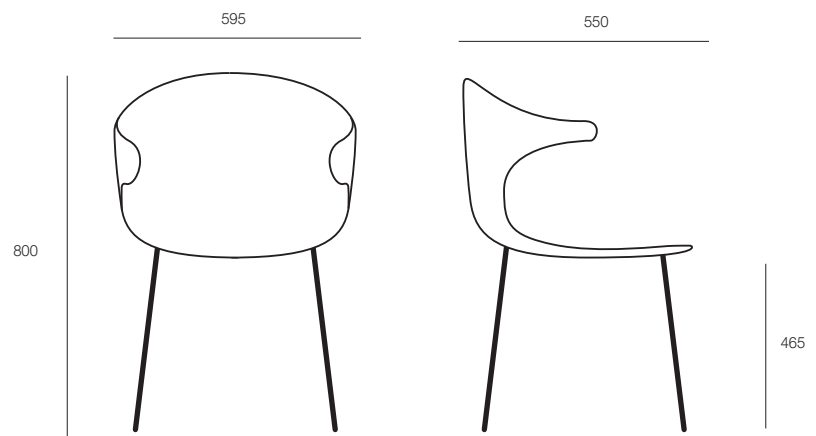

TECHNICAL DRAWINGS