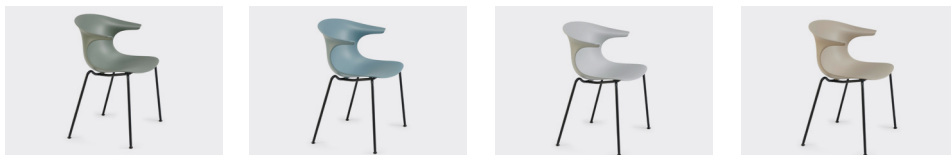

PRODUCT OPTIONS

ecf

1F Marine Parade
Abbotsford, Victoria
3067 Australia

T +61 (3) 9818 5444
F +61 (3) 9818 6655
info@ecf.com.au

ecf.com.au
 ecf.hfa
 @ecf_hfa