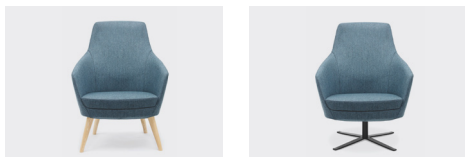

PRODUCT OPTIONS

ecf

1F Marine Parade
Abbotsford, Victoria
3067 Australia

T +61 (3) 9818 5444
F +61 (3) 9818 6655
info@ecf.com.au

ecf.com.au
 ecf.hfa
 @ecf_hfa