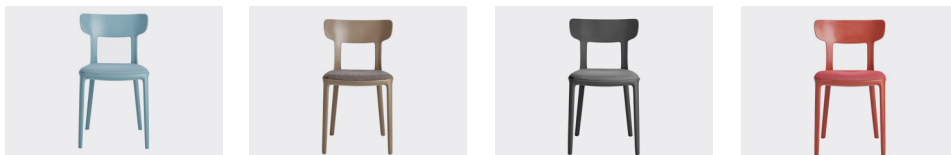

PRODUCT OPTIONS

HFA

1F Marine Parade
Abbotsford, Victoria
3067 Australia

T +61 (3) 9818 8400
F +61 (3) 9818 6655
info@hfa.com.au

ecf.com.au
 ecf.hfa
 @ecf_hfa