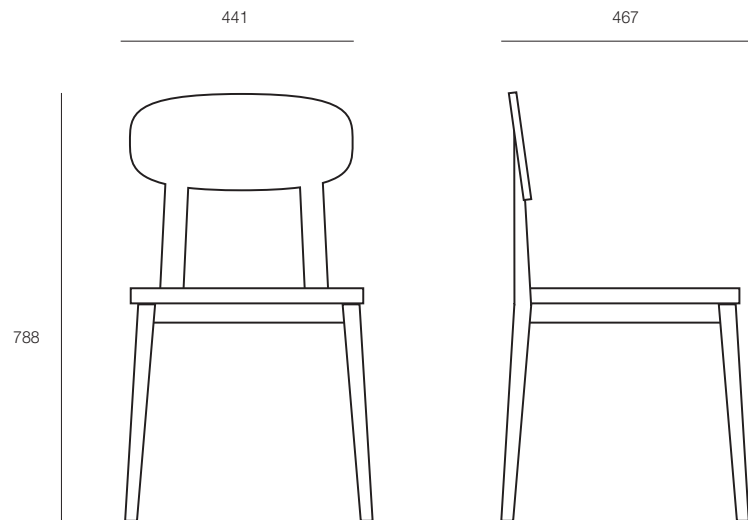

TECHNICAL DRAWINGS