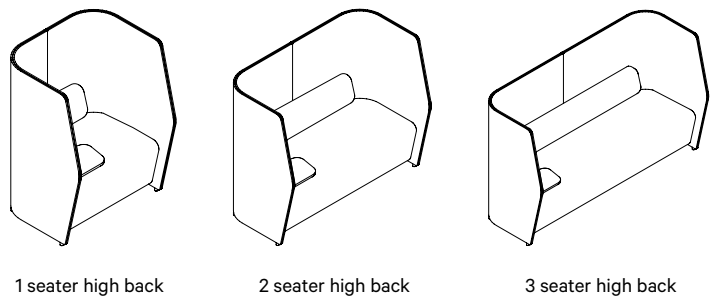

RL-HB3-EE-AR-TL
RL-HB3-EE-AR-TL-USB
with Armrests + Tablet Left
with or without USB power

RL-HB3-EE

RL-HB3-EE-AR
with Armrests

RL-HB3-EE-TRL
RL-HB3-EE-TR-USB
with Tablet on Both sides
with or without USB power

RL-HB3-EE-AR-TRL
RL-HB3-EE-AR-TRL-USB
with Armrests + Tablet on
Both sides
with or without USB power

3 seater high back

Retreat

Lounge

Tablet

FEATURES

Optional 25mm Birch ply tablet

335W x 345D

Tablet handing is determined when facing the seating.

1 seater can have a tablet on the right or left, 2 and 3 seaters can have it on the right, left or both sides.

Finishes available in Birch ply in natural, walnut, black, grey or white wash finish

-  Natural
-  Walnut
-  Black
-  White wash

Single sided tablet - right hand side

Single sided tablet - left hand side

Tablets on both sides

Retreat

Lounge

Finish options

Screen outside Screen inside Seat