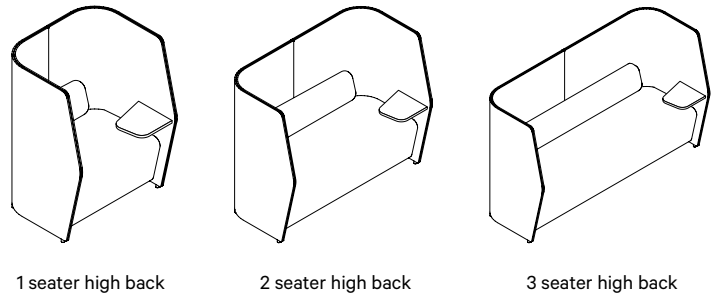

Retreat

Lounge

Tablet

FEATURES

Optional 25mm Birch ply tablet

335W x 345D

Tablet handing is determined when facing the seating.

1 seater can have a tablet on the right or left, 2 and 3 seaters can have it on the right, left or both sides.

Finishes available in Birch ply in natural, walnut, black, grey or white wash finish

- Natural
- Walnut
- Black
- White wash