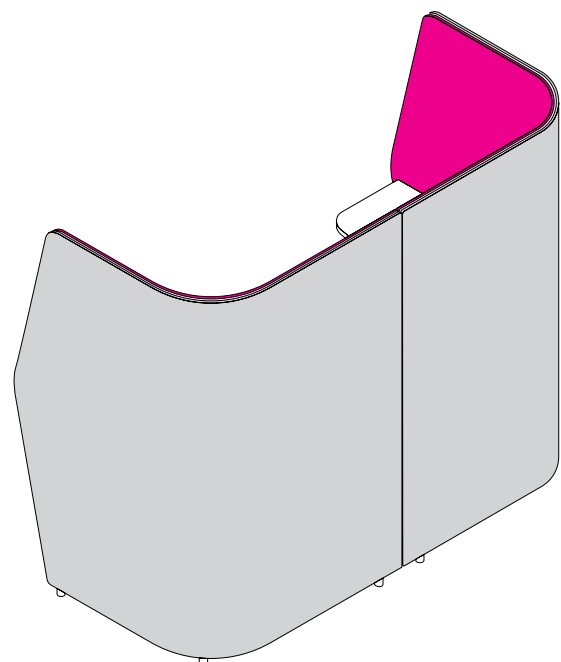

Tablet handing is determined when facing the seating.

1 seater can have a tablet on the right or left, 2 and 3 seaters can have it on the right, left or both sides.

Finishes available in Birch ply in natural, walnut, black, grey or white wash finish

Lumbar Armrests

Fabric upholstery configurations

Natural Walnut Black

White wash

Tablet finishes

HFA

1F Marine Parade
Abbotsford, Victoria
3067 Australia

T +61 (3) 9818 8400
F +61 (3) 9818 6655
info@hfa.com.au