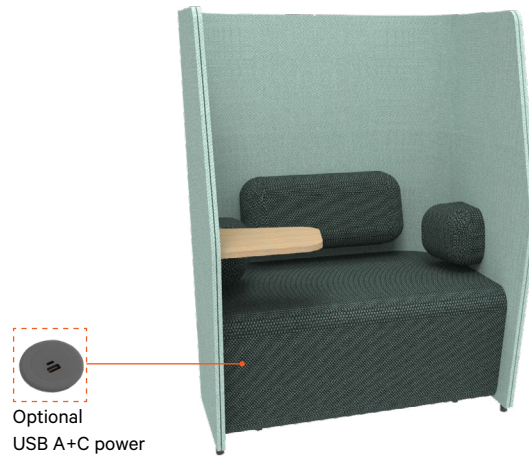

Specifically designed to provide ergonomic support and comfort

Dimensions

Back height: 1350H

Seat height: 450H

1, 2 and 3 seater

Optional Armrests

Optional Tablet on one or both sides, 25mm Birch ply in natural, walnut, black, grey or white wash finish

Retreat Lounge - 1 Seater - with Armrests, Tablet and USB A+C power - Left

Retreat Lounge - 2 seater - With Armrests and Tablet

Retreat Lounge - 3 seater

Retreat

Lounge

Specifications

Glide detail

RL-HB1-EE

RL-HB1-EE-AR
with Armrests

RL-HB1-EE-TR
RL-HB1-EE-TR-USBR
with Tablet on Right
with or without USB power

RL-HB1-EE-TL
RL-HB1-EE-TL-USBL
with Tablet on Left
with or without USB power

RL-HB1-EE-AR-TR
RL-HB1-EE-AR-TR-USBR
with Armrests + Tablet on Right
with or without USB power