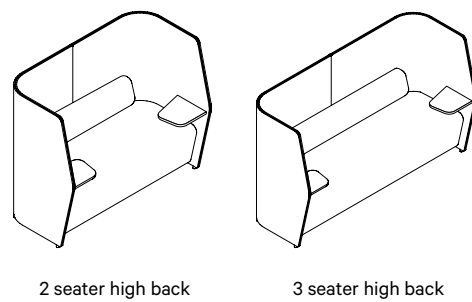

RL-HB3-EE-AR-TL
RL-HB3-EE-AR-TL-USB
with Armrests + Tablet Left
with or without USB power

RL-HB3-EE

RL-HB3-EE-AR
with Armrests

RL-HB3-EE-TRL
RL-HB3-EE-TR-USB
with Tablet on Both sides
with or without USB power

RL-HB3-EE-AR-TRL
RL-HB3-EE-AR-TRL-USB
with Armrests + Tablet on
Both sides
with or without USB power

3 seater high back

Retreat

Lounge

Tablet

FEATURES

Optional 25mm Birch ply tablet

335W x 345D

Tablet handing is determined when facing the seating.

1 seater can have a tablet on the right or left, 2 and 3 seaters can have it on the right, left or both sides.

Finishes available in Birch ply in natural, walnut, black, grey or white wash finish

-  Natural
-  Walnut
-  Black
-  White wash

Single sided tablet - right hand side

Single sided tablet - left hand side

Tablets on both sides

Retreat

Lounge

Finish options

Screen outside Screen inside Seat