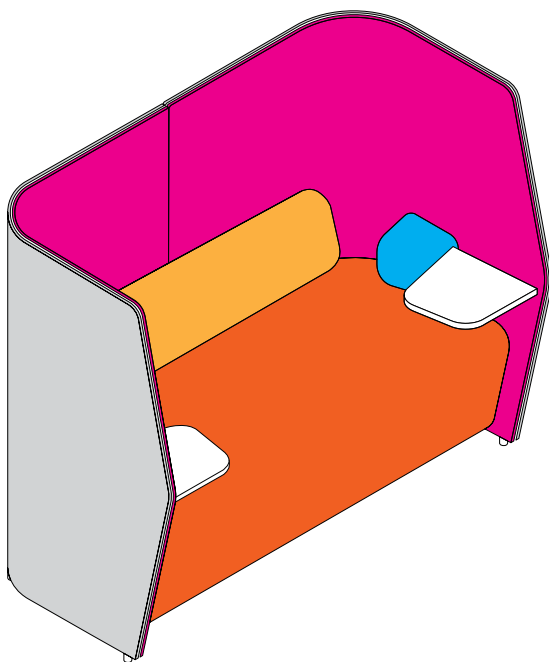

Specifically designed to provide ergonomic support and comfort

Dimensions

Back height: 1350H

Seat height: 450H

1, 2 and 3 seater

Optional Armrests

Optional Tablet on one or both sides, 25mm Birch ply in natural, walnut, black, grey or white wash finish

Tablet handing is determined when facing the seating.

1 seater can have a tablet on the right or left, 2 and 3 seaters can have it on the right, left or both sides.

Finishes available in Birch ply in natural, walnut, black, grey or white wash finish

-  Natural
-  Walnut
-  Black
-  White wash

Single sided tablet - right hand side

Single sided tablet - left hand side

Tablets on both sides

Retreat

Lounge

Finish options

Screen outside Screen inside Seat

Lumbar Armrests

Fabric upholstery configurations

Natural Walnut Black

White wash

Tablet finishes

HFA

1F Marine Parade
Abbotsford, Victoria
3067 Australia

T +61 (3) 9818 8400
F +61 (3) 9818 6655
info@hfa.com.au