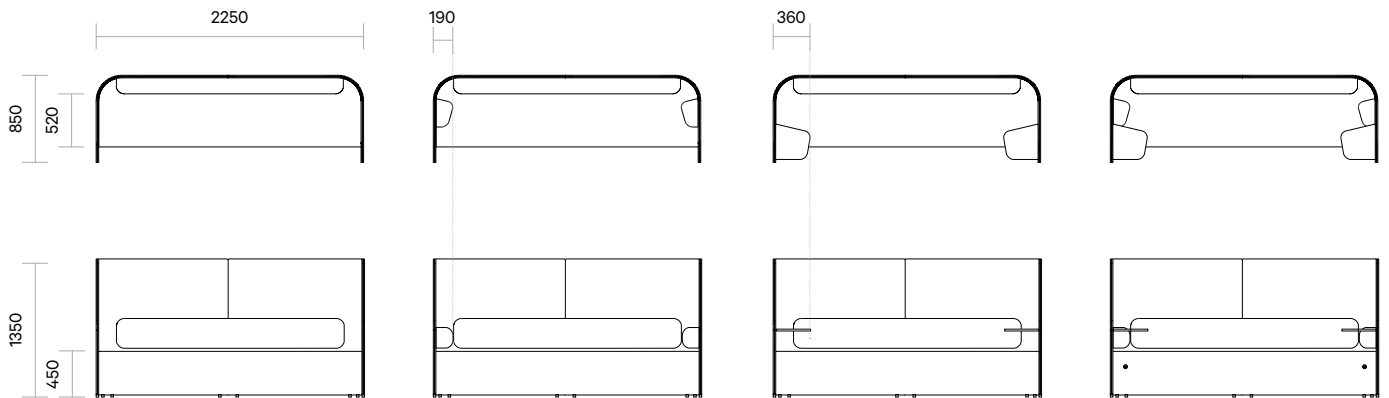

Retreat

Lounge

Specifications

RL-HB3-EE-TR
RL-HB3-EE-TR-USB
with Tablet on Right
with or without USB power

RL-HB3-EE-AR-TR
RL-HB3-EE-AR-TR-USB
with Armrests + Tablet Right
with or without USB power

RL-HB3-EE-TL
RL-HB3-EE-TR-USB
with Tablet on Left
with or without USB power

RL-HB3-EE-AR-TL
RL-HB3-EE-AR-TL-USB
with Armrests + Tablet Left
with or without USB power

RL-HB3-EE

RL-HB3-EE-AR
with Armrests

RL-HB3-EE-TRL
RL-HB3-EE-TR-USB
with Tablet on Both sides
with or without USB power

RL-HB3-EE-AR-TRL
RL-HB3-EE-AR-TRL-USB
with Armrests + Tablet on
Both sides
with or without USB power

3 seater high back

Retreat

Lounge

Tablet

FEATURES

Optional 25mm Birch ply tablet

335W x 345D

Tablet handing is determined when facing the seating.

1 seater can have a tablet on the right or left, 2 and 3 seaters can have it on the right, left or both sides.

Finishes available in Birch ply in natural, walnut, black, grey or white wash finish