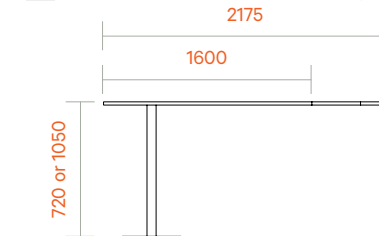

Retreat Meet

FEATURES

Retreat Meet supports agile work by providing the ideal quiet space for group meetings.

Dimensions

Standing Height:

Overall: 2175L x 2790W x 1800H

Worktop: 2175L x 900-2030W x 1050H

Sitting Height:

Retreat Meet with leaner and planter - RM-18-L-E + RM-18-P-E

Retreat Meet with leaner fixed to both Screens - RM-18-FL-E

Retreat Range

Retreat Meet

Sitting-height table

Retreat Meet with table - RM-13-T-E

Retreat Meet with table and Screen Fixed to the floor - RM-13-T-E + RM-13-FF-E

Retreat Meet with table and planter - RM-13-T-E + RM-13-P-E

Retreat Meet with table fixed to both Screens - RM-13-FT-E

Retreat Range

Retreat Meet

Components

Glide detail

Retreat 120° corner screen

Retreat Meet table / leaner top

Retreat Meet planter

Retreat Range

Retreat Meet

Glide detail

Accessories

Point whiteboard is hooked in between screens

Retreat Meet hookover magnetic Point whiteboard wall with pen tray - RM-WB

Retreat Meet TV mount + cable pathway wall - RM-TVSET