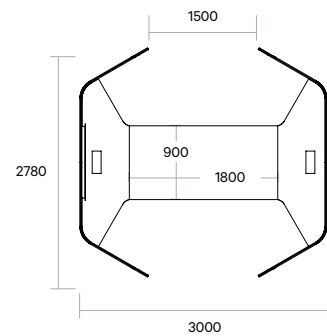

Retreat Meet with table and planter - RM-13-T-E + RM-13-P-E

Retreat Meet with table fixed to both Screens - RM-13-FT-E