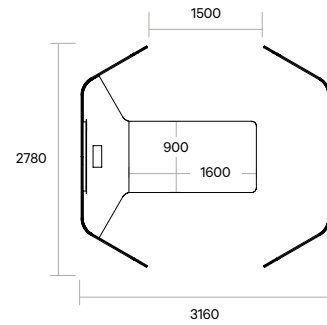

Retreat Meet

FEATURES

Retreat Meet supports agile work by providing the ideal quiet space for group meetings.

Dimensions

Standing Height:

Overall: 2175L x 2790W x 1800H

Worktop: 2175L x 900-2030W x 1050H

Sitting Height:

Overall: 2175L x 2790W x 1350H

Worktop: 2175L x 900-2030W x 720H

Custom sizes available

Options

Sitting or standing-height worktops available

Upholstered in your choice of fabrics

Melamine, veneer, or timber worktops on a pedestal base

Retreat Meet with optional whiteboard

Retreat Range

Retreat Meet

Standing-height table

Retreat Meet - with leaner - RM-18-L-E (Envelope Screen ends) - RM-18-L-S (Straight Screen ends)

Retreat Meet with leaner and Screen Fixed to the floor - RM-18-L-E + RM-18-FF-E

Retreat Meet with leaner and planter - RM-18-L-E + RM-18-P-E

Retreat Meet with leaner fixed to both Screens - RM-18-FL-E

Retreat Range

Retreat Meet

Sitting-height table

Retreat Meet with table - RM-13-T-E

Retreat Meet with table and Screen Fixed to the floor - RM-13-T-E + RM-13-FF-E