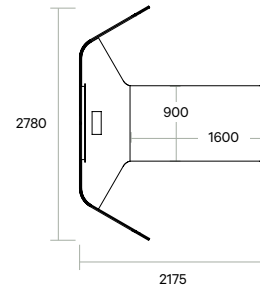

Retreat Meet

FEATURES

Retreat Meet supports agile work by providing the ideal quiet space for group meetings.

Dimensions

Standing Height:

Overall: 2175L x 2790W x 1800H

Worktop: 2175L x 900-2030W x 1050H

Sitting Height:

Retreat Meet with optional whiteboard

Retreat Range

Retreat Meet

Standing-height table

Retreat Meet - with leaner - RM-18-L-E (Envelope Screen ends) - RM-18-L-S (Straight Screen ends)

Retreat Meet with leaner and Screen Fixed to the floor - RM-18-L-E + RM-18-FF-E

Retreat Meet with leaner and planter - RM-18-L-E + RM-18-P-E

Retreat Meet with leaner fixed to both Screens - RM-18-FL-E

Retreat Range

Retreat Meet

Sitting-height table

Retreat Meet with table - RM-13-T-E

Retreat Meet with table and Screen Fixed to the floor - RM-13-T-E + RM-13-FF-E

Retreat Meet with table and planter - RM-13-T-E + RM-13-P-E

Retreat Meet with table fixed to both Screens - RM-13-FT-E

Retreat Range

Retreat Meet

Components

Glide detail

Retreat 120° corner screen

Retreat Meet table / leaner top