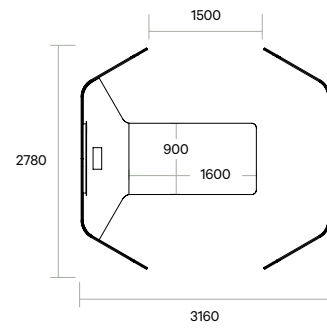

Retreat Meet

FEATURES

Retreat Meet supports agile work by providing the ideal quiet space for group meetings.

Dimensions

Standing Height:

Overall: 2175L x 2790W x 1800H

Worktop: 2175L x 900-2030W x 1050H

Sitting Height:

Retreat Meet with optional whiteboard

Retreat Range

Retreat Meet

Standing-height table

Retreat Meet - with leaner - RM-18-L-E (Envelope Screen ends) - RM-18-L-S (Straight Screen ends)

Retreat Meet with leaner and Screen Fixed to the floor - RM-18-L-E + RM-18-FF-E

Retreat Meet with leaner and planter - RM-18-L-E + RM-18-P-E

Retreat Meet with leaner fixed to both Screens - RM-18-FL-E

Retreat Range

Retreat Meet

Sitting-height table

Retreat Meet with table - RM-13-T-E

Retreat Meet with table and Screen Fixed to the floor - RM-13-T-E + RM-13-FF-E

Retreat Meet with table and planter - RM-13-T-E + RM-13-P-E

Retreat Meet with table fixed to both Screens - RM-13-FT-E

Retreat Range

Retreat Meet

Components

Glide detail

Retreat 120° corner screen

Retreat Meet table / leaner top