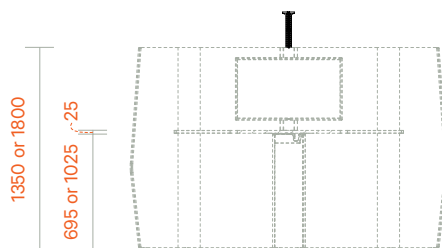

Retreat Meet

FEATURES

Retreat Meet supports agile work by providing the ideal quiet space for group meetings.

Dimensions

Standing Height:

Overall: 2175L x 2790W x 1800H

Worktop: 2175L x 900-2030W x 1050H

Sitting Height:

Retreat Meet with leaner and planter - RM-18-L-E + RM-18-P-E

Retreat Meet with leaner fixed to both Screens - RM-18-FL-E

Retreat Range

Retreat Meet

Sitting-height table

Retreat Meet with table - RM-13-T-E

Retreat Meet with table and Screen Fixed to the floor - RM-13-T-E + RM-13-FF-E

Retreat Meet with table and planter - RM-13-T-E + RM-13-P-E

Retreat Meet with table fixed to both Screens - RM-13-FT-E

Retreat Range

Retreat Meet

Components

Glide detail

Retreat 120° corner screen

Retreat Meet table / leaner top

Retreat Meet planter

Retreat Range

Retreat Meet

Glide detail

Accessories

Point whiteboard is hooked in between screens

Retreat Meet hookover magnetic Point whiteboard wall with pen tray - RM-WB

Retreat Meet TV mount + cable pathway wall - RM-TVSET