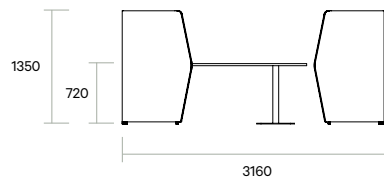

Retreat Meet

FEATURES

Retreat Meet supports agile work by providing the ideal quiet space for group meetings.

Dimensions

Standing Height:

Overall: 2175L x 2790W x 1800H

Worktop: 2175L x 900-2030W x 1050H

Sitting Height:

Retreat Meet with optional whiteboard

Retreat Range

Retreat Meet

Standing-height table

Retreat Meet - with leaner - RM-18-L-E (Envelope Screen ends) - RM-18-L-S (Straight Screen ends)

Retreat Meet with leaner and Screen Fixed to the floor - RM-18-L-E + RM-18-FF-E

Retreat Meet with leaner and planter - RM-18-L-E + RM-18-P-E

Retreat Meet with leaner fixed to both Screens - RM-18-FL-E

Retreat Range

Retreat Meet

Sitting-height table

Retreat Meet with table - RM-13-T-E

Retreat Meet with table and Screen Fixed to the floor - RM-13-T-E + RM-13-FF-E

Retreat Meet with table and planter - RM-13-T-E + RM-13-P-E

Retreat Meet with table fixed to both Screens - RM-13-FT-E

Retreat Range

Retreat Meet

Components

Glide detail

Retreat 120° corner screen

Retreat Meet table / leaner top