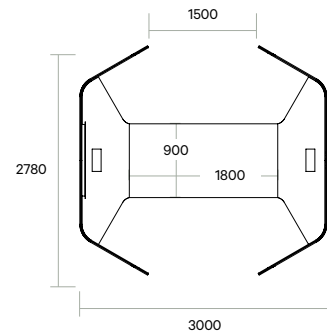

Retreat Meet

FEATURES

Retreat Meet supports agile work by providing the ideal quiet space for group meetings.

Dimensions

Standing Height:

Overall: 2175L x 2790W x 1800H

Worktop: 2175L x 900-2030W x 1050H

Sitting Height:

Overall: 2175L x 2790W x 1350H

Worktop: 2175L x 900-2030W x 720H

Custom sizes available

Options

Sitting or standing-height worktops available

Upholstered in your choice of fabrics

Melamine, veneer, or timber worktops on a pedestal base

Retreat Meet with optional whiteboard

Retreat Range

Retreat Meet

Standing-height table

Retreat Meet - with leaner - RM-18-L-E (Envelope Screen ends) - RM-18-L-S (Straight Screen ends)

Retreat Meet with leaner and Screen Fixed to the floor - RM-18-L-E + RM-18-FF-E

Retreat Meet with leaner and planter - RM-18-L-E + RM-18-P-E

Retreat Meet with leaner fixed to both Screens - RM-18-FL-E

Retreat Range

Retreat Meet

Sitting-height table

Retreat Meet with table - RM-13-T-E

Retreat Meet with table and Screen Fixed to the floor - RM-13-T-E + RM-13-FF-E