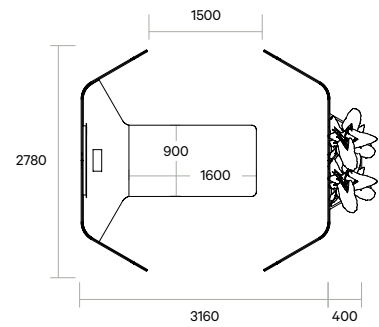

Retreat Meet

FEATURES

Retreat Meet supports agile work by providing the ideal quiet space for group meetings.

Dimensions

Standing Height:

Overall: 2175L x 2790W x 1800H

Worktop: 2175L x 900-2030W x 1050H

Sitting Height:

Retreat Meet with optional whiteboard

Retreat Range

Retreat Meet

Standing-height table

Retreat Meet - with leaner - RM-18-L-E (Envelope Screen ends) - RM-18-L-S (Straight Screen ends)

Retreat Meet with leaner and Screen Fixed to the floor - RM-18-L-E + RM-18-FF-E

Retreat Meet with leaner and planter - RM-18-L-E + RM-18-P-E

Retreat Meet with leaner fixed to both Screens - RM-18-FL-E

Retreat Range

Retreat Meet

Sitting-height table

Retreat Meet with table - RM-13-T-E

Retreat Meet with table and Screen Fixed to the floor - RM-13-T-E + RM-13-FF-E

Retreat Meet with table and planter - RM-13-T-E + RM-13-P-E

Retreat Meet with table fixed to both Screens - RM-13-FT-E

Retreat Range

Retreat Meet

Components

Glide detail

Retreat 120° corner screen

Retreat Meet table / leaner top