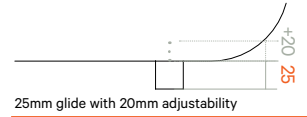

Retreat Range

Retreat Meet

Glide detail