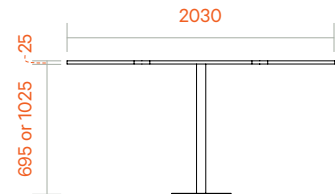

Retreat Meet with optional whiteboard

Retreat Range

Retreat Meet

Standing-height table

Retreat Meet - with leaner - RM-18-L-E (Envelope Screen ends) - RM-18-L-S (Straight Screen ends)

Retreat Meet with leaner and Screen Fixed to the floor - RM-18-L-E + RM-18-FF-E

Retreat Meet with leaner and planter - RM-18-L-E + RM-18-P-E

Retreat Meet with leaner fixed to both Screens - RM-18-FL-E

Retreat Range

Retreat Meet

Sitting-height table

Retreat Meet with table - RM-13-T-E

Retreat Meet with table and Screen Fixed to the floor - RM-13-T-E + RM-13-FF-E

Retreat Meet with table and planter - RM-13-T-E + RM-13-P-E

Retreat Meet with table fixed to both Screens - RM-13-FT-E

Retreat Range

Retreat Meet

Components

Glide detail

Retreat 120° corner screen

Retreat Meet table / leaner top

Retreat Meet planter

Retreat Range

Retreat Meet

Glide detail

Accessories

Point whiteboard is hooked in between screens

Retreat Meet hookover magnetic Point whiteboard wall with pen tray - RM-WB

Retreat Meet TV mount + cable pathway wall - RM-TVSET