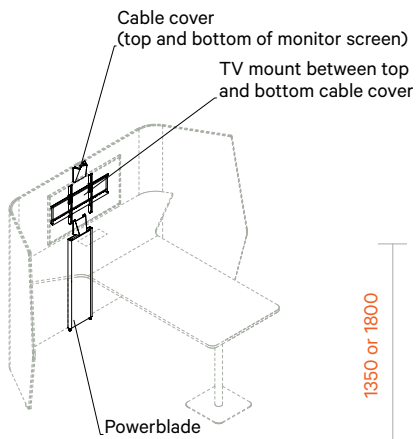

Retreat Meet

FEATURES

Retreat Meet supports agile work by providing the ideal quiet space for group meetings.

Dimensions

Standing Height:

Overall: 2175L x 2790W x 1800H

Worktop: 2175L x 900-2030W x 1050H

Sitting Height:

Retreat Meet with table and planter - RM-13-T-E + RM-13-P-E

Retreat Meet with table fixed to both Screens - RM-13-FT-E

Retreat Range

Retreat Meet

Components

Glide detail

Retreat 120° corner screen

Retreat Meet table / leaner top

Retreat Meet planter

Retreat Range

Retreat Meet

Glide detail

Accessories

Point whiteboard is hooked in between screens

Retreat Meet hookover magnetic Point whiteboard wall with pen tray - RM-WB

Retreat Meet TV mount + cable pathway wall - RM-TVSET

Retreat Meet mount for umbilical (to ceiling) - Cable Snake Clear - CQ70CL + CQC (70mm L)

Retreat Range

Retreat Meet

Generic cable management

Cable snake where required otherwise fed from wall

- Data cables (by others)
- Softwire power cables
- Softwire power cables to desk top