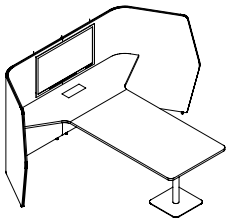

Retreat Meet with optional whiteboard

Retreat Range

Retreat Meet

Standing-height table

Retreat Meet - with leaner - RM-18-L-E (Envelope Screen ends) - RM-18-L-S (Straight Screen ends)

Retreat Meet with leaner and Screen Fixed to the floor - RM-18-L-E + RM-18-FF-E

Retreat Meet with leaner and planter - RM-18-L-E + RM-18-P-E

Retreat Meet with leaner fixed to both Screens - RM-18-FL-E

Retreat Range

Retreat Meet

Sitting-height table

Retreat Meet with table - RM-13-T-E

Retreat Meet with table and Screen Fixed to the floor - RM-13-T-E + RM-13-FF-E

Retreat Meet with table and planter - RM-13-T-E + RM-13-P-E

Retreat Meet with table fixed to both Screens - RM-13-FT-E

Retreat Range

Retreat Meet

Components

Glide detail

Retreat 120° corner screen

Retreat Meet table / leaner top

Retreat Meet planter

Retreat Range

Retreat Meet

Glide detail

Accessories

Point whiteboard is hooked in between screens

Retreat Meet hookover magnetic Point whiteboard wall with pen tray - RM-WB

Retreat Meet TV mount + cable pathway wall - RM-TVSET