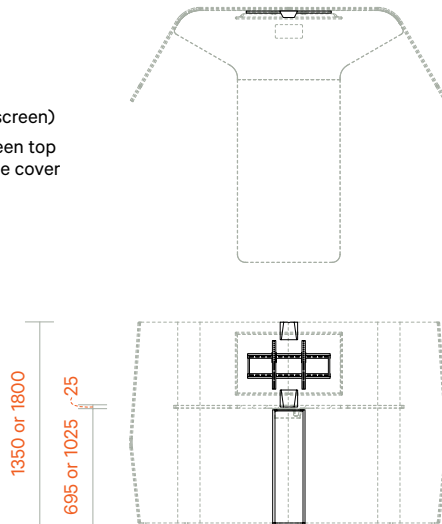

Retreat Meet with optional whiteboard

Retreat Range

Retreat Meet

Standing-height table

Retreat Meet - with leaner - RM-18-L-E (Envelope Screen ends) - RM-18-L-S (Straight Screen ends)

Retreat Meet with leaner and Screen Fixed to the floor - RM-18-L-E + RM-18-FF-E

Retreat Meet with leaner and planter - RM-18-L-E + RM-18-P-E

Retreat Meet with leaner fixed to both Screens - RM-18-FL-E

Retreat Range

Retreat Meet

Sitting-height table

Retreat Meet with table - RM-13-T-E

Retreat Meet with table and Screen Fixed to the floor - RM-13-T-E + RM-13-FF-E

Retreat Meet with table and planter - RM-13-T-E + RM-13-P-E

Retreat Meet with table fixed to both Screens - RM-13-FT-E

Retreat Range

Retreat Meet

Components

Glide detail

Retreat 120° corner screen

Retreat Meet table / leaner top

Retreat Meet planter

Retreat Range

Retreat Meet

Glide detail

Accessories

Point whiteboard is hooked in between screens

Retreat Meet hookover magnetic Point whiteboard wall with pen tray - RM-WB

Retreat Meet TV mount + cable pathway wall - RM-TVSET