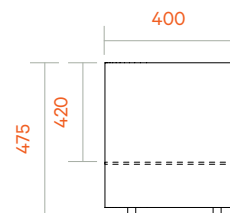

Retreat Meet

FEATURES

Retreat Meet supports agile work by providing the ideal quiet space for group meetings.

Dimensions

Standing Height:

Overall: 2175L x 2790W x 1800H

Worktop: 2175L x 900-2030W x 1050H

Sitting Height:

Retreat Meet with leaner and planter - RM-18-L-E + RM-18-P-E

Retreat Meet with leaner fixed to both Screens - RM-18-FL-E

Retreat Range

Retreat Meet

Sitting-height table

Retreat Meet with table - RM-13-T-E

Retreat Meet with table and Screen Fixed to the floor - RM-13-T-E + RM-13-FF-E

Retreat Meet with table and planter - RM-13-T-E + RM-13-P-E

Retreat Meet with table fixed to both Screens - RM-13-FT-E

Retreat Range

Retreat Meet

Components

Glide detail

Retreat 120° corner screen

Retreat Meet table / leaner top

Retreat Meet planter

Retreat Range

Retreat Meet

Glide detail

Accessories

Point whiteboard is hooked in between screens

Retreat Meet hookover magnetic Point whiteboard wall with pen tray - RM-WB

Retreat Meet TV mount + cable pathway wall - RM-TVSET