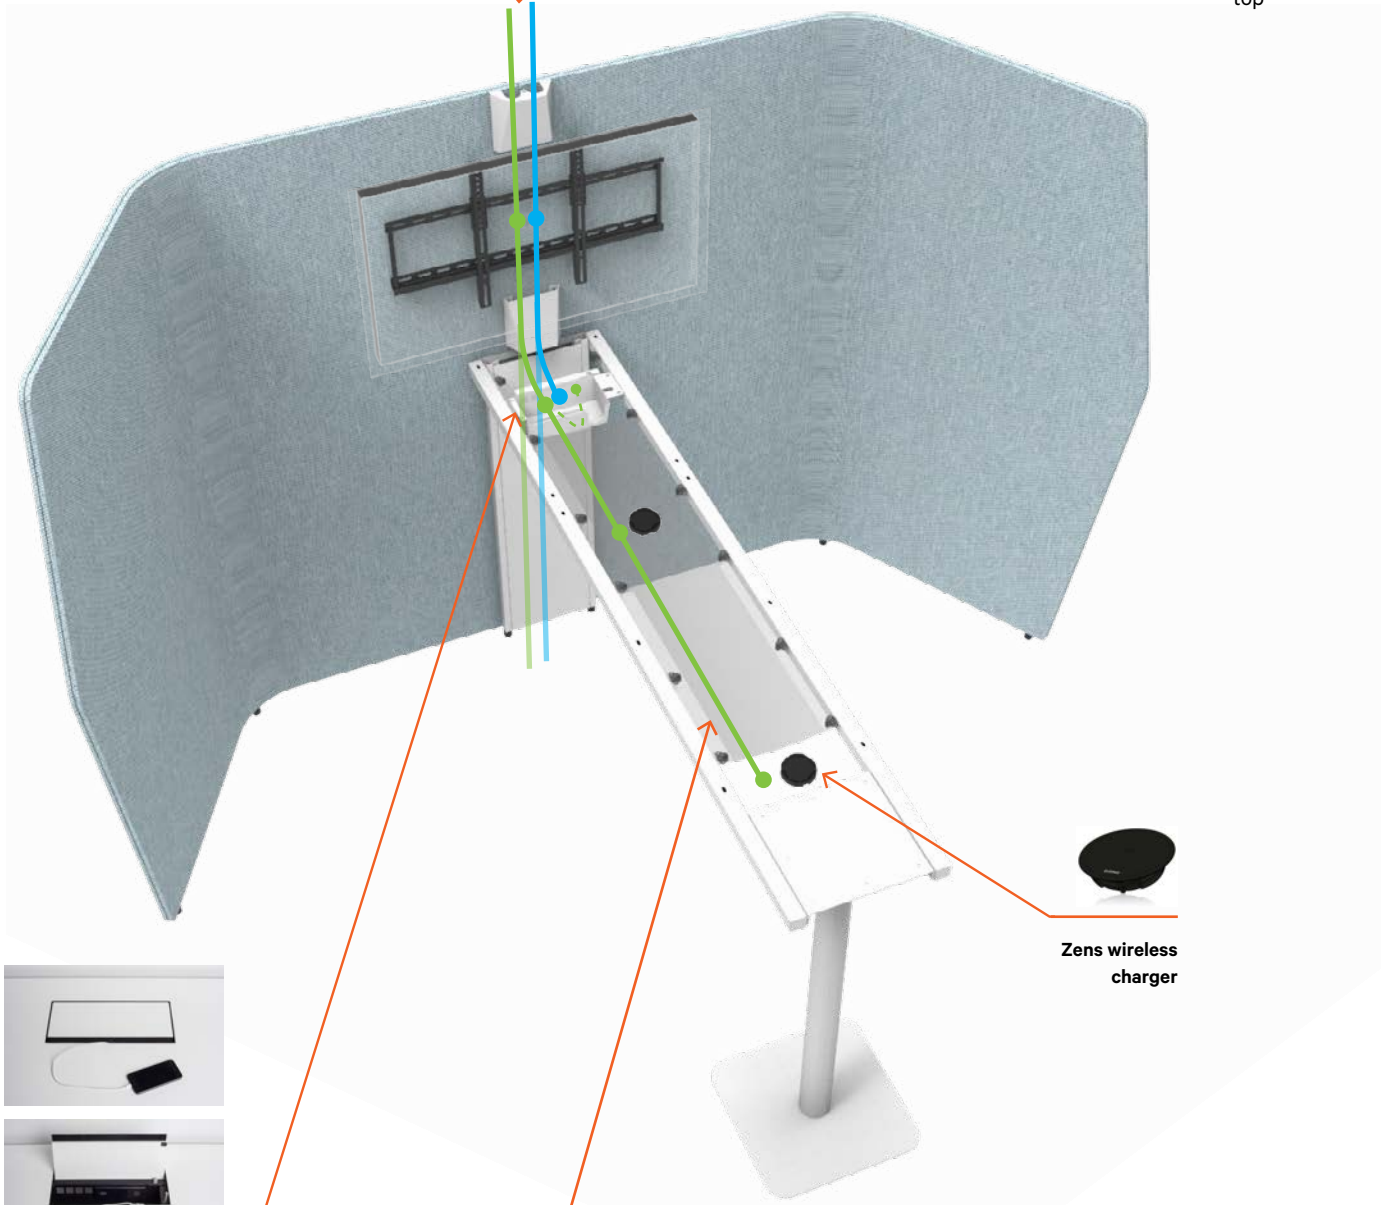

Retreat Meet with optional whiteboard

Retreat Range

Retreat Meet

Standing-height table

Retreat Meet - with leaner - RM-18-L-E (Envelope Screen ends) - RM-18-L-S (Straight Screen ends)

Retreat Meet with leaner and Screen Fixed to the floor - RM-18-L-E + RM-18-FF-E

Retreat Meet with leaner and planter - RM-18-L-E + RM-18-P-E

Retreat Meet with leaner fixed to both Screens - RM-18-FL-E

Retreat Range

Retreat Meet

Sitting-height table

Retreat Meet with table - RM-13-T-E

Retreat Meet with table and Screen Fixed to the floor - RM-13-T-E + RM-13-FF-E

Retreat Meet planter

Retreat Range

Retreat Meet

Glide detail

Accessories

Point whiteboard is hooked in between screens

Retreat Meet hookover magnetic Point whiteboard wall with pen tray - RM-WB

Retreat Meet TV mount + cable pathway wall - RM-TVSET

Retreat Meet mount for umbilical (to ceiling) - Cable Snake Clear - CQ70CL + CQC (70mm L)

Retreat Range

Retreat Meet

Generic cable management

Cable snake where required otherwise fed from wall

- Data cables (by others)
- Softwire power cables
- Softwire power cables to desk top