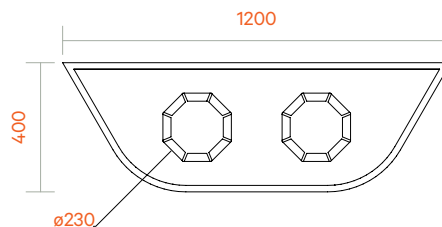

Retreat Meet

FEATURES

Retreat Meet supports agile work by providing the ideal quiet space for group meetings.

Dimensions

Standing Height:

Overall: 2175L x 2790W x 1800H

Worktop: 2175L x 900-2030W x 1050H

Sitting Height:

Retreat Meet with leaner and planter - RM-18-L-E + RM-18-P-E

Retreat Meet with leaner fixed to both Screens - RM-18-FL-E

Retreat Range

Retreat Meet

Sitting-height table

Retreat Meet with table - RM-13-T-E

Retreat Meet with table and Screen Fixed to the floor - RM-13-T-E + RM-13-FF-E

Retreat Meet with table and planter - RM-13-T-E + RM-13-P-E

Retreat Meet with table fixed to both Screens - RM-13-FT-E

Retreat Range

Retreat Meet

Components

Glide detail

Retreat 120° corner screen

Retreat Meet table / leaner top

Retreat Meet planter

Retreat Range

Retreat Meet

Glide detail

Accessories

Point whiteboard is hooked in between screens

Retreat Meet hookover magnetic Point whiteboard wall with pen tray - RM-WB

Retreat Meet TV mount + cable pathway wall - RM-TVSET