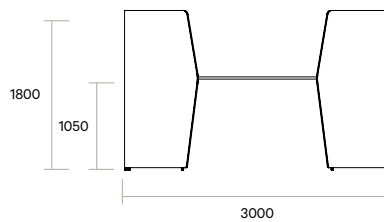

Retreat Meet

FEATURES

Retreat Meet supports agile work by providing the ideal quiet space for group meetings.

Dimensions

Standing Height:

Overall: 2175L x 2790W x 1800H

Worktop: 2175L x 900-2030W x 1050H

Sitting Height:

Retreat Meet with optional whiteboard

Retreat Range

Retreat Meet

Standing-height table

Retreat Meet - with leaner - RM-18-L-E (Envelope Screen ends) - RM-18-L-S (Straight Screen ends)

Retreat Meet with leaner and Screen Fixed to the floor - RM-18-L-E + RM-18-FF-E

Retreat Meet with leaner and planter - RM-18-L-E + RM-18-P-E

Retreat Meet with leaner fixed to both Screens - RM-18-FL-E

Retreat Range

Retreat Meet

Sitting-height table

Retreat Meet with table - RM-13-T-E

Retreat Meet with table and Screen Fixed to the floor - RM-13-T-E + RM-13-FF-E