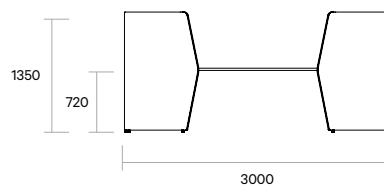

Retreat Meet

FEATURES

Retreat Meet supports agile work by providing the ideal quiet space for group meetings.

Dimensions

Standing Height:

Overall: 2175L x 2790W x 1800H

Worktop: 2175L x 900-2030W x 1050H

Sitting Height:

Retreat Meet with optional whiteboard

Retreat Range

Retreat Meet

Standing-height table

Retreat Meet - with leaner - RM-18-L-E (Envelope Screen ends) - RM-18-L-S (Straight Screen ends)

Retreat Meet with leaner and Screen Fixed to the floor - RM-18-L-E + RM-18-FF-E

Retreat Meet with leaner and planter - RM-18-L-E + RM-18-P-E

Retreat Meet with leaner fixed to both Screens - RM-18-FL-E

Retreat Range

Retreat Meet

Sitting-height table

Retreat Meet with table - RM-13-T-E

Retreat Meet with table and Screen Fixed to the floor - RM-13-T-E + RM-13-FF-E

Retreat Meet with table and planter - RM-13-T-E + RM-13-P-E

Retreat Meet with table fixed to both Screens - RM-13-FT-E

Retreat Range

Retreat Meet

Components

Glide detail

Retreat 120° corner screen

Retreat Meet table / leaner top