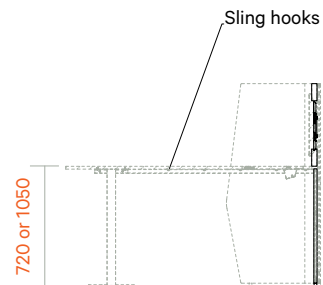

Retreat Meet with table and planter - RM-13-T-E + RM-13-P-E

Retreat Meet with table fixed to both Screens - RM-13-FT-E

Retreat Range

Retreat Meet

Components

Glide detail

Retreat 120° corner screen

Retreat Meet table / leaner top

Retreat Meet planter

Retreat Range

Retreat Meet

Glide detail

Accessories

Point whiteboard is hooked in between screens

Retreat Meet hookover magnetic Point whiteboard wall with pen tray - RM-WB

Retreat Meet TV mount + cable pathway wall - RM-TVSET

Retreat Meet mount for umbilical (to ceiling) - Cable Snake Clear - CQ70CL + CQC (70mm L)

Retreat Range

Retreat Meet

Generic cable management

Cable snake where required otherwise fed from wall

- Data cables (by others)
- Softwire power cables
- Softwire power cables to desk top