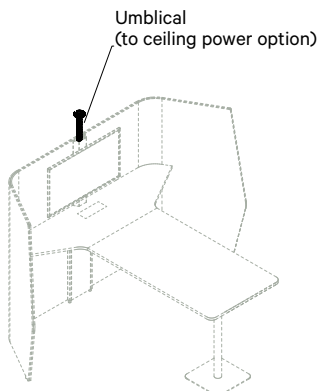

Retreat Meet with leaner and planter - RM-18-L-E + RM-18-P-E

Retreat Meet with leaner fixed to both Screens - RM-18-FL-E

Retreat Range

Retreat Meet

Sitting-height table

Retreat Meet with table - RM-13-T-E

Retreat Meet with table and Screen Fixed to the floor - RM-13-T-E + RM-13-FF-E

Retreat Meet with table and planter - RM-13-T-E + RM-13-P-E

Retreat Meet with table fixed to both Screens - RM-13-FT-E

Retreat Range

Retreat Meet

Components

Glide detail

Retreat 120° corner screen

Retreat Meet table / leaner top

Retreat Meet planter

Retreat Range

Retreat Meet

Glide detail

Accessories

Point whiteboard is hooked in between screens

Retreat Meet hookover magnetic Point whiteboard wall with pen tray - RM-WB

Retreat Meet TV mount + cable pathway wall - RM-TVSET

Retreat Meet mount for umbilical (to ceiling) - Cable Snake Clear - CQ70CL + CQC (70mm L)

Retreat Range

Retreat Meet

Generic cable management

Cable snake where required otherwise fed from wall

- Data cables (by others)
- Softwire power cables
- Softwire power cables to desk top