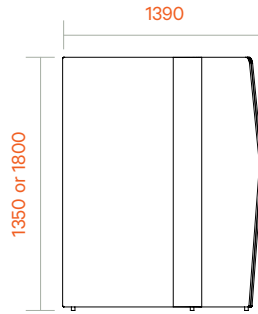

Retreat Meet with optional whiteboard

Retreat Range

Retreat Meet

Standing-height table

Retreat Meet - with leaner - RM-18-L-E (Envelope Screen ends) - RM-18-L-S (Straight Screen ends)

Retreat Meet with leaner and Screen Fixed to the floor - RM-18-L-E + RM-18-FF-E

Retreat Meet with leaner and planter - RM-18-L-E + RM-18-P-E

Retreat Meet with leaner fixed to both Screens - RM-18-FL-E

Retreat Range

Retreat Meet

Sitting-height table

Retreat Meet with table - RM-13-T-E

Retreat Meet with table and Screen Fixed to the floor - RM-13-T-E + RM-13-FF-E

Retreat Meet with table and planter - RM-13-T-E + RM-13-P-E

Retreat Meet with table fixed to both Screens - RM-13-FT-E

Retreat Range

Retreat Meet

Components

Glide detail

Retreat 120° corner screen

Retreat Meet table / leaner top

Retreat Meet planter

Retreat Range

Retreat Meet

Glide detail

Accessories

Point whiteboard is hooked in between screens

Retreat Meet hookover magnetic Point whiteboard wall with pen tray - RM-WB

Retreat Meet TV mount + cable pathway wall - RM-TVSET