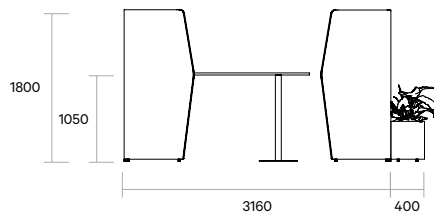

Retreat Meet

FEATURES

Retreat Meet supports agile work by providing the ideal quiet space for group meetings.

Dimensions

Standing Height:

Overall: 2175L x 2790W x 1800H

Worktop: 2175L x 900-2030W x 1050H

Sitting Height:

Overall: 2175L x 2790W x 1350H

Worktop: 2175L x 900-2030W x 720H

Custom sizes available

Options

Sitting or standing-height worktops available

Upholstered in your choice of fabrics

Melamine, veneer, or timber worktops on a pedestal base

Retreat Meet with optional whiteboard

Retreat Range

Retreat Meet

Standing-height table

Retreat Meet - with leaner - RM-18-L-E (Envelope Screen ends) - RM-18-L-S (Straight Screen ends)

Retreat Meet with leaner and Screen Fixed to the floor - RM-18-L-E + RM-18-FF-E

Retreat Meet with leaner and planter - RM-18-L-E + RM-18-P-E

Retreat Meet with leaner fixed to both Screens - RM-18-FL-E

Retreat Range

Retreat Meet

Sitting-height table

Retreat Meet with table - RM-13-T-E

Retreat Meet with table and Screen Fixed to the floor - RM-13-T-E + RM-13-FF-E