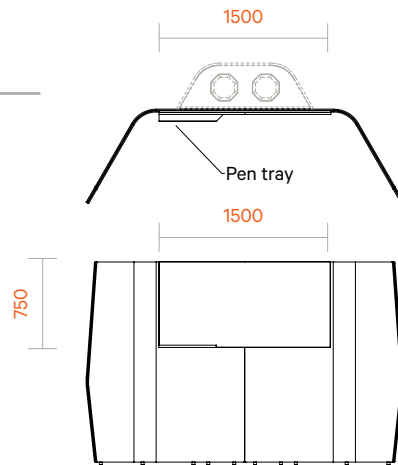

Retreat Meet

FEATURES

Retreat Meet supports agile work by providing the ideal quiet space for group meetings.

Dimensions

Standing Height:

Overall: 2175L x 2790W x 1800H

Worktop: 2175L x 900-2030W x 1050H

Sitting Height:

Retreat Meet with leaner and planter - RM-18-L-E + RM-18-P-E

Retreat Meet with leaner fixed to both Screens - RM-18-FL-E

Retreat Range

Retreat Meet

Sitting-height table

Retreat Meet with table - RM-13-T-E

Retreat Meet with table and Screen Fixed to the floor - RM-13-T-E + RM-13-FF-E

Retreat Meet with table and planter - RM-13-T-E + RM-13-P-E

Retreat Meet with table fixed to both Screens - RM-13-FT-E

Retreat Range

Retreat Meet

Components

Glide detail

Retreat 120° corner screen

Retreat Meet table / leaner top

Retreat Meet planter

Retreat Range

Retreat Meet

Glide detail

Accessories

Point whiteboard is hooked in between screens

Retreat Meet hookover magnetic Point whiteboard wall with pen tray - RM-WB

Retreat Meet TV mount + cable pathway wall - RM-TVSET