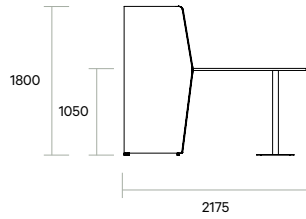

Retreat Meet

FEATURES

Retreat Meet supports agile work by providing the ideal quiet space for group meetings.

Dimensions

Standing Height:

Overall: 2175L x 2790W x 1800H

Worktop: 2175L x 900-2030W x 1050H

Sitting Height:

Overall: 2175L x 2790W x 1350H

Worktop: 2175L x 900-2030W x 720H

Custom sizes available

Options

Sitting or standing-height worktops available

Upholstered in your choice of fabrics

Melamine, veneer, or timber worktops on a pedestal base

Retreat Meet with optional whiteboard

Retreat Range

Retreat Meet

Standing-height table

Retreat Meet - with leaner - RM-18-L-E (Envelope Screen ends) - RM-18-L-S (Straight Screen ends)

Retreat Meet with leaner and Screen Fixed to the floor - RM-18-L-E + RM-18-FF-E

Retreat Meet with leaner and planter - RM-18-L-E + RM-18-P-E

Retreat Meet with leaner fixed to both Screens - RM-18-FL-E

Retreat Range

Retreat Meet

Sitting-height table

Retreat Meet with table - RM-13-T-E

Retreat Meet with table and Screen Fixed to the floor - RM-13-T-E + RM-13-FF-E