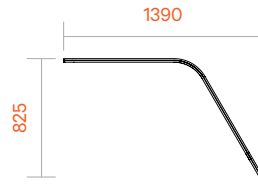

Retreat Meet with leaner and planter - RM-18-L-E + RM-18-P-E

Retreat Meet with leaner fixed to both Screens - RM-18-FL-E

Retreat Range

Retreat Meet

Sitting-height table

Retreat Meet with table - RM-13-T-E

Retreat Meet with table and Screen Fixed to the floor - RM-13-T-E + RM-13-FF-E

Retreat Meet with table and planter - RM-13-T-E + RM-13-P-E

Retreat Meet with table fixed to both Screens - RM-13-FT-E

Retreat Range

Retreat Meet

Components

Glide detail

Retreat 120° corner screen

Retreat Meet table / leaner top

Retreat Meet planter

Retreat Range

Retreat Meet

Glide detail

Accessories

Point whiteboard is hooked in between screens

Retreat Meet hookover magnetic Point whiteboard wall with pen tray - RM-WB

Retreat Meet TV mount + cable pathway wall - RM-TVSET