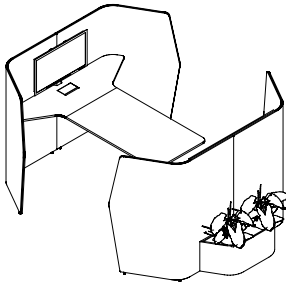

Retreat Meet

FEATURES

Retreat Meet supports agile work by providing the ideal quiet space for group meetings.

Dimensions

Standing Height:

Overall: 2175L x 2790W x 1800H

Worktop: 2175L x 900-2030W x 1050H

Sitting Height:

Retreat Meet with optional whiteboard

Retreat Range

Retreat Meet

Standing-height table

Retreat Meet - with leaner - RM-18-L-E (Envelope Screen ends) - RM-18-L-S (Straight Screen ends)

Retreat Meet with leaner and Screen Fixed to the floor - RM-18-L-E + RM-18-FF-E

Retreat Meet with leaner and planter - RM-18-L-E + RM-18-P-E

Retreat Meet with leaner fixed to both Screens - RM-18-FL-E

Retreat Range

Retreat Meet

Sitting-height table

Retreat Meet with table - RM-13-T-E

Retreat Meet with table and Screen Fixed to the floor - RM-13-T-E + RM-13-FF-E

Retreat Meet with table and planter - RM-13-T-E + RM-13-P-E

Retreat Meet with table fixed to both Screens - RM-13-FT-E

Retreat Range

Retreat Meet

Components

Glide detail

Retreat 120° corner screen

Retreat Meet table / leaner top