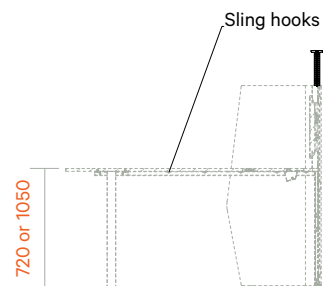

Retreat Meet with table and planter - RM-13-T-E + RM-13-P-E

Retreat Meet with table fixed to both Screens - RM-13-FT-E

Retreat Range

Retreat Meet

Components

Glide detail

Retreat 120° corner screen

Retreat Meet table / leaner top

Retreat Meet planter

Retreat Range

Retreat Meet

Glide detail

Accessories

Point whiteboard is hooked in between screens

Retreat Meet hookover magnetic Point whiteboard wall with pen tray - RM-WB

Retreat Meet TV mount + cable pathway wall - RM-TVSET

Retreat Meet mount for umbilical (to ceiling) - Cable Snake Clear - CQ70CL + CQC (70mm L)

Retreat Range

Retreat Meet

Generic cable management

Cable snake where required otherwise fed from wall

- Data cables (by others)
- Softwire power cables
- Softwire power cables to desk top