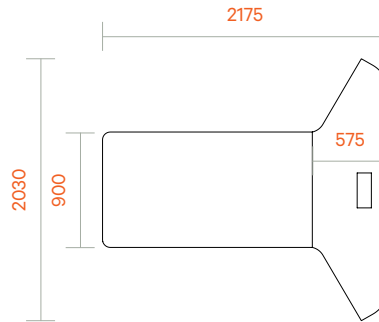

Retreat Meet

FEATURES

Retreat Meet supports agile work by providing the ideal quiet space for group meetings.

Dimensions

Standing Height:

Overall: 2175L x 2790W x 1800H

Worktop: 2175L x 900-2030W x 1050H

Sitting Height:

Retreat Meet with leaner and planter - RM-18-L-E + RM-18-P-E

Retreat Meet with leaner fixed to both Screens - RM-18-FL-E

Retreat Range

Retreat Meet

Sitting-height table

Retreat Meet with table - RM-13-T-E

Retreat Meet with table and Screen Fixed to the floor - RM-13-T-E + RM-13-FF-E

Retreat Meet with table and planter - RM-13-T-E + RM-13-P-E

Retreat Meet with table fixed to both Screens - RM-13-FT-E

Retreat Range

Retreat Meet

Components

Glide detail

Retreat 120° corner screen

Retreat Meet table / leaner top

Retreat Meet planter

Retreat Range

Retreat Meet

Glide detail

Accessories

Point whiteboard is hooked in between screens

Retreat Meet hookover magnetic Point whiteboard wall with pen tray - RM-WB

Retreat Meet TV mount + cable pathway wall - RM-TVSET