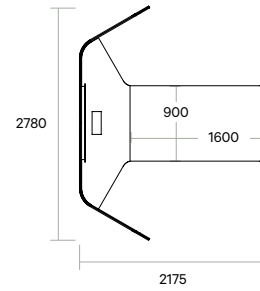

Retreat Meet

FEATURES

Retreat Meet supports agile work by providing the ideal quiet space for group meetings.

Dimensions

Standing Height:

Overall: 2175L x 2790W x 1800H

Worktop: 2175L x 900-2030W x 1050H

Sitting Height:

Overall: 2175L x 2790W x 1350H

Worktop: 2175L x 900-2030W x 720H

Custom sizes available

Options

Sitting or standing-height worktops available

Upholstered in your choice of fabrics

Melamine, veneer, or timber worktops on a pedestal base

Retreat Meet with optional whiteboard

Retreat Range

Retreat Meet

Standing-height table

Retreat Meet - with leaner - RM-18-L-E (Envelope Screen ends) - RM-18-L-S (Straight Screen ends)

Retreat Meet with leaner and Screen Fixed to the floor - RM-18-L-E + RM-18-FF-E

Retreat Meet with leaner and planter - RM-18-L-E + RM-18-P-E

Retreat Meet with leaner fixed to both Screens - RM-18-FL-E

Retreat Range

Retreat Meet

Sitting-height table

Retreat Meet with table - RM-13-T-E

Retreat Meet with table and Screen Fixed to the floor - RM-13-T-E + RM-13-FF-E