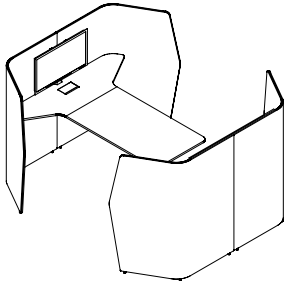

Retreat Meet

FEATURES

Retreat Meet supports agile work by providing the ideal quiet space for group meetings.

Dimensions

Standing Height:

Overall: 2175L x 2790W x 1800H

Worktop: 2175L x 900-2030W x 1050H

Sitting Height:

Retreat Meet with optional whiteboard

Retreat Range

Retreat Meet

Standing-height table

Retreat Meet - with leaner - RM-18-L-E (Envelope Screen ends) - RM-18-L-S (Straight Screen ends)

Retreat Meet with leaner and Screen Fixed to the floor - RM-18-L-E + RM-18-FF-E

Retreat Meet with leaner and planter - RM-18-L-E + RM-18-P-E

Retreat Meet with leaner fixed to both Screens - RM-18-FL-E

Retreat Range

Retreat Meet

Sitting-height table

Retreat Meet with table - RM-13-T-E

Retreat Meet with table and Screen Fixed to the floor - RM-13-T-E + RM-13-FF-E

Retreat Meet with table and planter - RM-13-T-E + RM-13-P-E

Retreat Meet with table fixed to both Screens - RM-13-FT-E

Retreat Range

Retreat Meet

Components

Glide detail

Retreat 120° corner screen

Retreat Meet table / leaner top