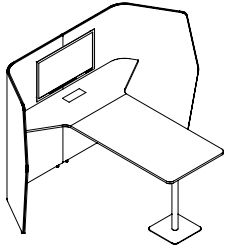

Retreat Meet

FEATURES

Retreat Meet supports agile work by providing the ideal quiet space for group meetings.

Dimensions

Standing Height:

Overall: 2175L x 2790W x 1800H

Worktop: 2175L x 900-2030W x 1050H

Sitting Height:

Overall: 2175L x 2790W x 1350H

Worktop: 2175L x 900-2030W x 720H

Custom sizes available

Options

Sitting or standing-height worktops available

Upholstered in your choice of fabrics

Melamine, veneer, or timber worktops on a pedestal base

Fully upholstered screens with foam backing.

Adjustable levelling glides

Designed in New Zealand, made in Australia

ISO14001

10 year warranty

6-8 week lead time

Retreat Meet with sitting-height worktop

Retreat Meet with standing-height worktop and cable cover

Retreat Meet with optional whiteboard

Retreat Range

Retreat Meet

Standing-height table

Retreat Meet - with leaner - RM-18-L-E (Envelope Screen ends) - RM-18-L-S (Straight Screen ends)

Retreat Meet with leaner and Screen Fixed to the floor - RM-18-L-E + RM-18-FF-E