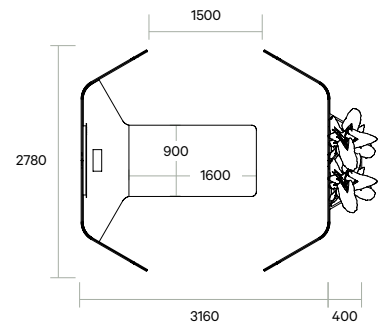

Retreat Meet

FEATURES

Retreat Meet supports agile work by providing the ideal quiet space for group meetings.

Dimensions

Standing Height:

Overall: 2175L x 2790W x 1800H

Worktop: 2175L x 900-2030W x 1050H

Sitting Height:

Overall: 2175L x 2790W x 1350H

Worktop: 2175L x 900-2030W x 720H

Custom sizes available

Options

Sitting or standing-height worktops available

Upholstered in your choice of fabrics

Melamine, veneer, or timber worktops on a pedestal base

Retreat Meet with optional whiteboard

Retreat Range

Retreat Meet

Standing-height table

Retreat Meet - with leaner - RM-18-L-E (Envelope Screen ends) - RM-18-L-S (Straight Screen ends)

Retreat Meet with leaner and Screen Fixed to the floor - RM-18-L-E + RM-18-FF-E

Retreat Meet with leaner and planter - RM-18-L-E + RM-18-P-E

Retreat Meet with leaner fixed to both Screens - RM-18-FL-E

Retreat Range

Retreat Meet

Sitting-height table

Retreat Meet with table - RM-13-T-E

Retreat Meet with table and Screen Fixed to the floor - RM-13-T-E + RM-13-FF-E