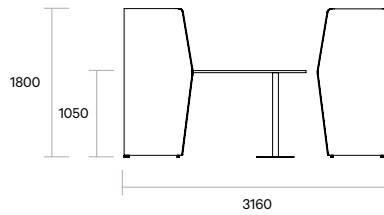

Retreat Meet

FEATURES

Retreat Meet supports agile work by providing the ideal quiet space for group meetings.

Dimensions

Standing Height:

Overall: 2175L x 2790W x 1800H

Worktop: 2175L x 900-2030W x 1050H

Sitting Height:

Overall: 2175L x 2790W x 1350H

Worktop: 2175L x 900-2030W x 720H

Custom sizes available

Options

Sitting or standing-height worktops available

Upholstered in your choice of fabrics

Melamine, veneer, or timber worktops on a pedestal base

Retreat Meet with optional whiteboard

Retreat Range

Retreat Meet

Standing-height table

Retreat Meet - with leaner - RM-18-L-E (Envelope Screen ends) - RM-18-L-S (Straight Screen ends)

Retreat Meet with leaner and Screen Fixed to the floor - RM-18-L-E + RM-18-FF-E

Retreat Meet with leaner and planter - RM-18-L-E + RM-18-P-E

Retreat Meet with leaner fixed to both Screens - RM-18-FL-E

Retreat Range

Retreat Meet

Sitting-height table

Retreat Meet with table - RM-13-T-E

Retreat Meet with table and Screen Fixed to the floor - RM-13-T-E + RM-13-FF-E