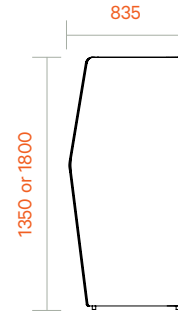

Retreat Meet with optional whiteboard

Retreat Range

Retreat Meet

Standing-height table

Retreat Meet - with leaner - RM-18-L-E (Envelope Screen ends) - RM-18-L-S (Straight Screen ends)

Retreat Meet with leaner and Screen Fixed to the floor - RM-18-L-E + RM-18-FF-E

Retreat Meet with leaner and planter - RM-18-L-E + RM-18-P-E

Retreat Meet with leaner fixed to both Screens - RM-18-FL-E

Retreat Range

Retreat Meet

Sitting-height table

Retreat Meet with table - RM-13-T-E

Retreat Meet with table and Screen Fixed to the floor - RM-13-T-E + RM-13-FF-E

Retreat Meet with table and planter - RM-13-T-E + RM-13-P-E

Retreat Meet with table fixed to both Screens - RM-13-FT-E

Retreat Range

Retreat Meet

Components

Glide detail

Retreat 120° corner screen

Retreat Meet table / leaner top

Retreat Meet planter

Retreat Range

Retreat Meet

Glide detail

Accessories

Point whiteboard is hooked in between screens

Retreat Meet hookover magnetic Point whiteboard wall with pen tray - RM-WB

Retreat Meet TV mount + cable pathway wall - RM-TVSET