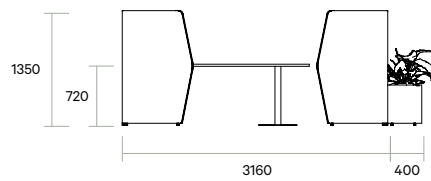

Retreat Meet

FEATURES

Retreat Meet supports agile work by providing the ideal quiet space for group meetings.

Dimensions

Standing Height:

Overall: 2175L x 2790W x 1800H

Worktop: 2175L x 900-2030W x 1050H

Sitting Height:

Retreat Meet with optional whiteboard

Retreat Range

Retreat Meet

Standing-height table

Retreat Meet - with leaner - RM-18-L-E (Envelope Screen ends) - RM-18-L-S (Straight Screen ends)

Retreat Meet with leaner and Screen Fixed to the floor - RM-18-L-E + RM-18-FF-E

Retreat Meet with leaner and planter - RM-18-L-E + RM-18-P-E

Retreat Meet with leaner fixed to both Screens - RM-18-FL-E

Retreat Range

Retreat Meet

Sitting-height table

Retreat Meet with table - RM-13-T-E

Retreat Meet with table and Screen Fixed to the floor - RM-13-T-E + RM-13-FF-E

Retreat Meet with table and planter - RM-13-T-E + RM-13-P-E

Retreat Meet with table fixed to both Screens - RM-13-FT-E

Retreat Range

Retreat Meet

Components

Glide detail

Retreat 120° corner screen

Retreat Meet table / leaner top