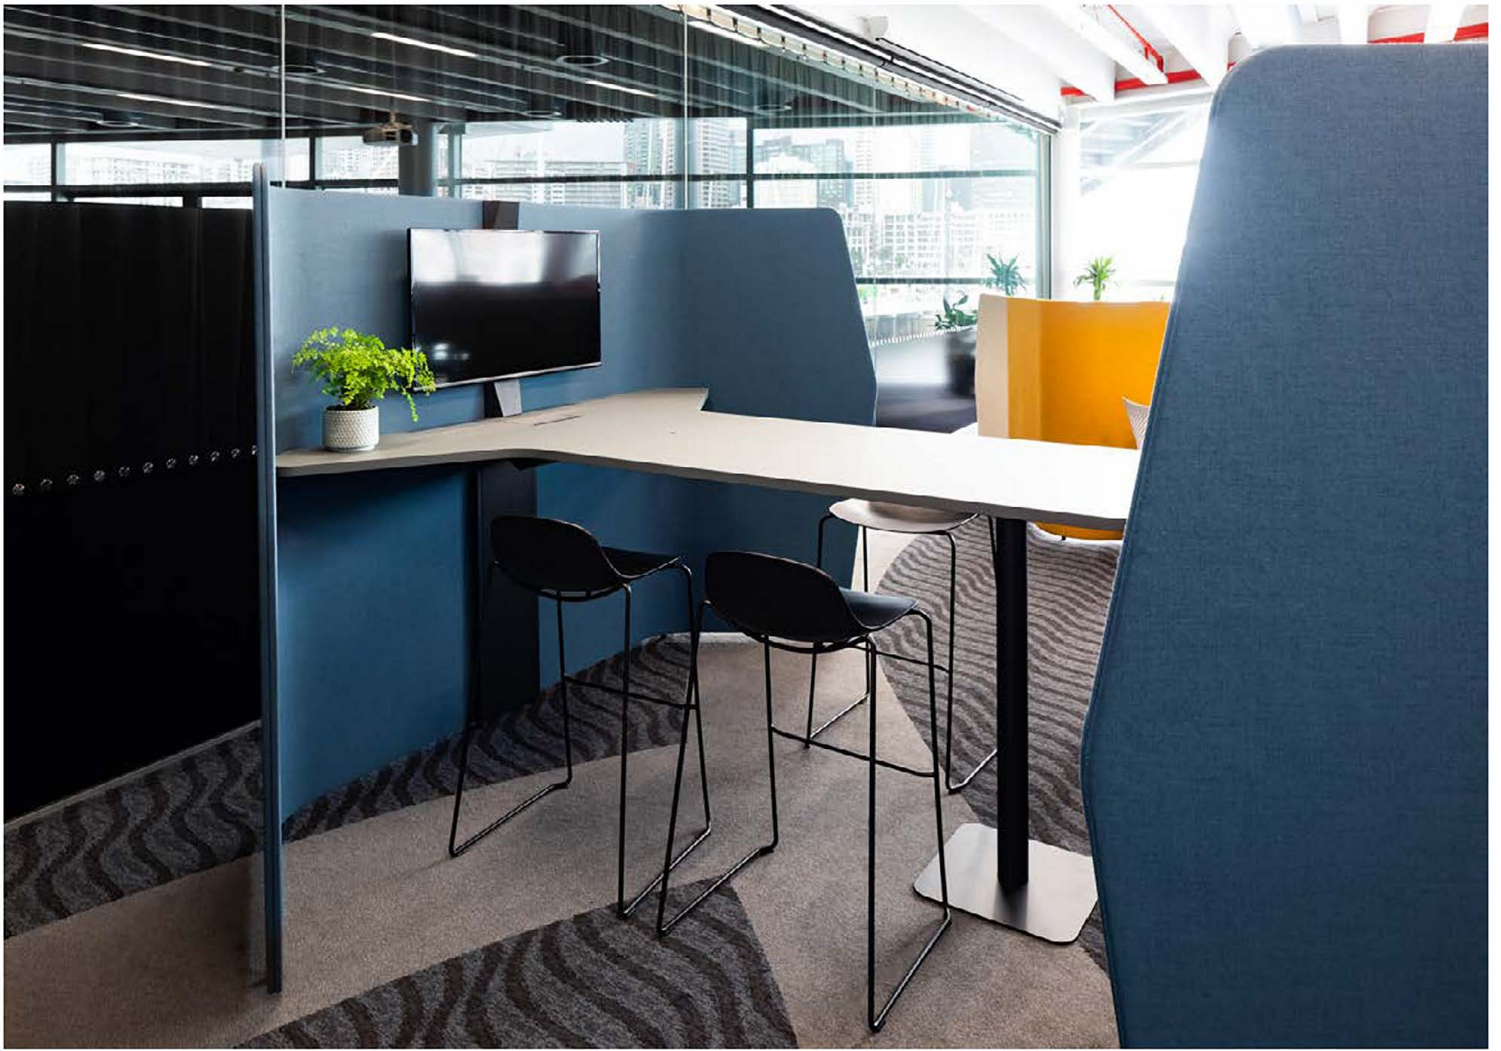

ecf

RETREAT MEET

Retreat to a quiet spot for more productive meetings.

Soft, upholstered walls create a comfortable “retreat” in open-plan offices. Break away for more productive group work.

Retreat Range

Retreat Meet

FEATURES

Retreat Meet supports agile work by providing the ideal quiet space for group meetings.

Dimensions

Standing Height:

Overall: 2175L x 2790W x 1800H

Worktop: 2175L x 900-2030W x 1050H

Sitting Height:

Overall: 2175L x 2790W x 1350H

Worktop: 2175L x 900-2030W x 720H

Custom sizes available

Options

Sitting or standing-height worktops available

Upholstered in your choice of fabrics

Melamine, veneer, or timber worktops on a pedestal base

Retreat Meet with optional whiteboard

Retreat Range

Retreat Meet

Standing-height table

Retreat Meet - with leaner - RM-18-L-E (Envelope Screen ends) - RM-18-L-S (Straight Screen ends)

Retreat Meet with leaner and Screen Fixed to the floor - RM-18-L-E + RM-18-FF-E