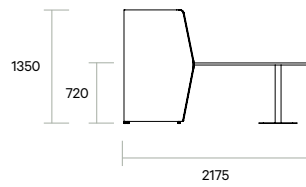

Retreat Meet

FEATURES

Retreat Meet supports agile work by providing the ideal quiet space for group meetings.

Dimensions

Standing Height:

Overall: 2175L x 2790W x 1800H

Worktop: 2175L x 900-2030W x 1050H

Sitting Height:

Retreat Meet with optional whiteboard

Retreat Range

Retreat Meet

Standing-height table

Retreat Meet - with leaner - RM-18-L-E (Envelope Screen ends) - RM-18-L-S (Straight Screen ends)

Retreat Meet with leaner and Screen Fixed to the floor - RM-18-L-E + RM-18-FF-E

Retreat Meet with leaner and planter - RM-18-L-E + RM-18-P-E

Retreat Meet with leaner fixed to both Screens - RM-18-FL-E

Retreat Range

Retreat Meet

Sitting-height table

Retreat Meet with table - RM-13-T-E

Retreat Meet with table and Screen Fixed to the floor - RM-13-T-E + RM-13-FF-E

Retreat Meet with table and planter - RM-13-T-E + RM-13-P-E

Retreat Meet with table fixed to both Screens - RM-13-FT-E

Retreat Range

Retreat Meet

Components

Glide detail

Retreat 120° corner screen

Retreat Meet table / leaner top