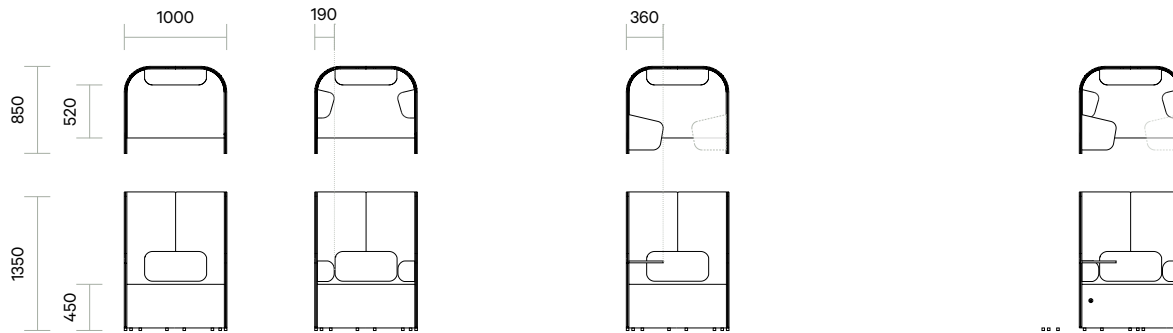

Specifically designed to provide ergonomic support and comfort

Dimensions

Back height: 1350H

Seat height: 450H

1, 2 and 3 seater

Optional Armrests

Optional Tablet on one or both sides, 25mm Birch ply in natural, walnut, black, grey or white wash finish

Retreat Lounge - 1 Seater - with Armrests, Tablet and USB A+C power - Left

Retreat Lounge - 2 seater - With Armrests and Tablet

Retreat Lounge - 3 seater

Retreat

Lounge

Specifications

Glide detail

RL-HB1-EE

RL-HB1-EE-AR
with Armrests

RL-HB1-EE-TR
RL-HB1-EE-TR-USBR
with Tablet on Right
with or without USB power

RL-HB1-EE-TL
RL-HB1-EE-TL-USBL
with Tablet on Left
with or without USB power

RL-HB1-EE-AR-TR
RL-HB1-EE-AR-TR-USBR
with Armrests + Tablet on Right
with or without USB power

RL-HB1-EE-AR-TL
RL-HB1-EE-AR-TL-USBL
with Armrests + Tablet on Left
with or without USB power

1 seater high back

RL-HB2-EE

RL-HB2-EE-AR
with Armrests

RL-HB2-EE-TR
RL-HB2-EE-TR-USBR
with Tablet on Right
with or without USB power