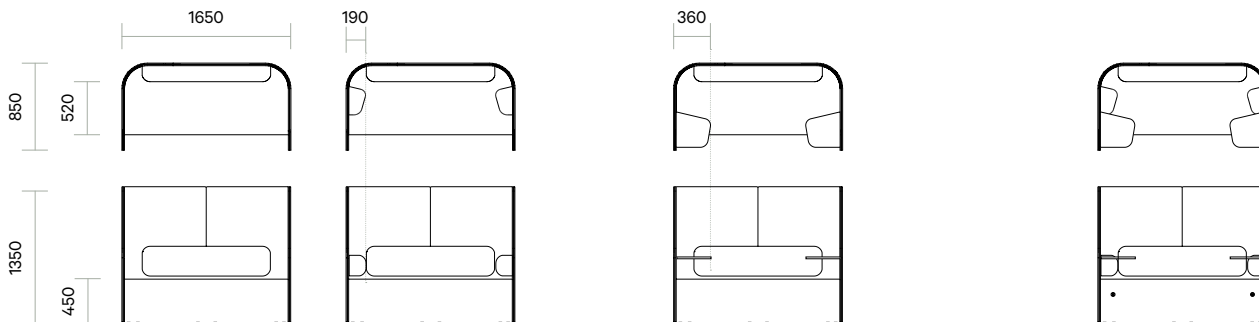

RL-HB1-EE-AR-TL
RL-HB1-EE-AR-TL-USBL
with Armrests + Tablet on Left
with or without USB power

1 seater high back

RL-HB2-EE

RL-HB2-EE-AR
with Armrests

RL-HB2-EE-TR
RL-HB2-EE-TR-USBR
with Tablet on Right
with or without USB power

RL-HB2-EE-TRL
RL-HB2-EE-TR-USBRL
with Tablet on Both sides
with or without USB power

RL-HB2-EE-AR-TR
RL-HB2-EE-AR-TR-USBR
with Armrests + Tablet on Right
with or without USB power

RL-HB2-EE-AR-TRL
RL-HB2-EE-AR-TRL-USBRL
with Armrests + Tablet on
Both sides
with or without USB power

RL-HB2-EE-TL
RL-HB2-EE-TL-USBL
with Tablet on Left
with or without USB power

RL-HB2-EE-AR-TL
RL-HB2-EE-AR-TL-USBL
with Armrests + Tablet on Left
with or without USB power

2 seater high back

Retreat

Lounge