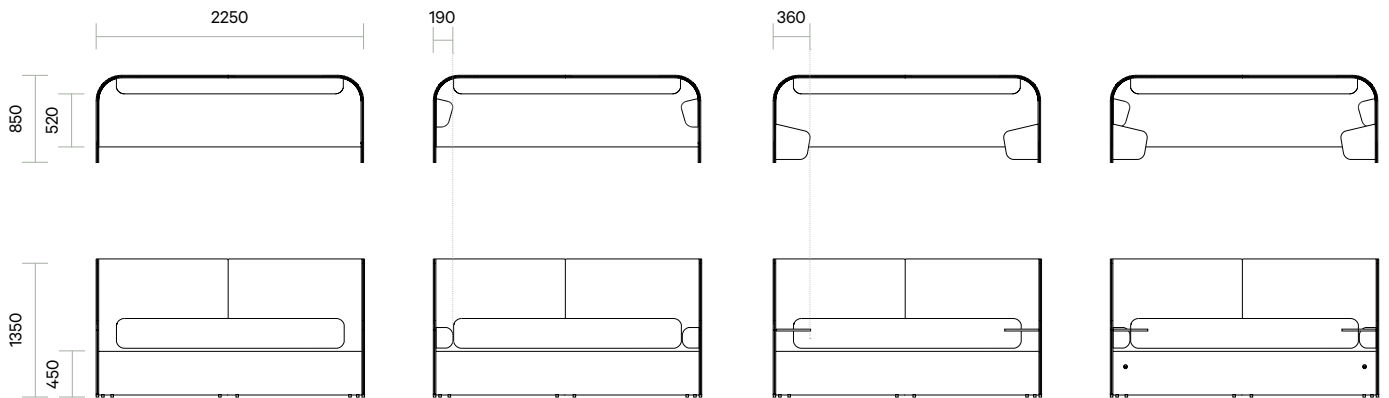

Specifications

RL-HB3-EE-TR
RL-HB3-EE-TR-USB
with Tablet on Right
with or without USB power

RL-HB3-EE-AR-TR
RL-HB3-EE-AR-TR-USB
with Armrests + Tablet Right
with or without USB power

RL-HB3-EE-TL
RL-HB3-EE-TR-USB
with Tablet on Left
with or without USB power

RL-HB3-EE-AR-TL
RL-HB3-EE-AR-TL-USB
with Armrests + Tablet Left
with or without USB power

RL-HB3-EE

RL-HB3-EE-AR
with Armrests

RL-HB3-EE-TRL
RL-HB3-EE-TR-USB
with Tablet on Both sides
with or without USB power

RL-HB3-EE-AR-TRL
RL-HB3-EE-AR-TRL-USB
with Armrests + Tablet on
Both sides
with or without USB power

3 seater high back

Retreat

Lounge

Tablet

FEATURES

Optional 25mm Birch ply tablet

335W x 345D

Tablet handing is determined when facing the seating.

1 seater can have a tablet on the right or left, 2 and 3 seaters can have it on the right, left or both sides.

Finishes available in Birch ply in natural, walnut, black, grey or white wash finish