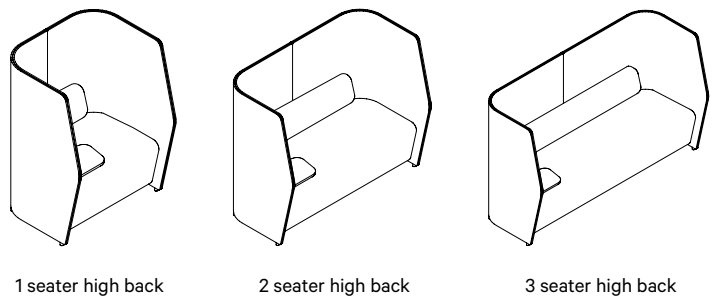

RL-HB3-EE-AR-TL
RL-HB3-EE-AR-TL-USB
with Armrests + Tablet Left
with or without USB power

RL-HB3-EE

RL-HB3-EE-AR
with Armrests

RL-HB3-EE-TRL
RL-HB3-EE-TR-USB
with Tablet on Both sides
with or without USB power

RL-HB3-EE-AR-TRL
RL-HB3-EE-AR-TRL-USB
with Armrests + Tablet on
Both sides
with or without USB power

3 seater high back

Retreat

Lounge

Tablet

FEATURES

Optional 25mm Birch ply tablet

335W x 345D

Tablet handing is determined when facing the seating.

1 seater can have a tablet on the right or left, 2 and 3 seaters can have it on the right, left or both sides.

Finishes available in Birch ply in natural, walnut, black, grey or white wash finish

-  Natural
-  Walnut
-  Black
-  White wash

Single sided tablet - right hand side

Single sided tablet - left hand side

Tablets on both sides

Retreat

Lounge

Finish options

Screen outside Screen inside Seat