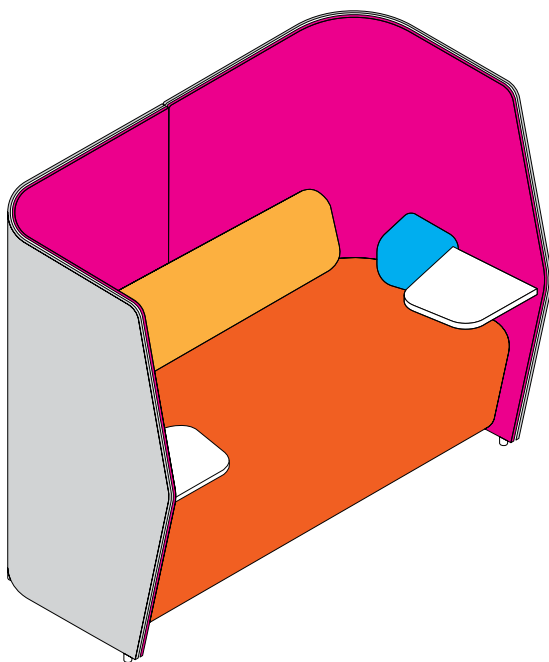

Retreat

Lounge

Finish options

Fabric upholstery configurations

Tablet finishes