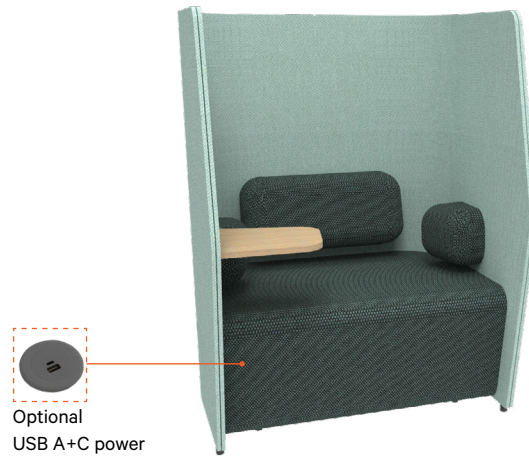

Specifically designed to provide ergonomic support and comfort

Dimensions

Back height: 1350H

Seat height: 450H

1, 2 and 3 seater

Optional Armrests

Optional Tablet on one or both sides, 25mm Birch ply in natural, walnut, black, grey or white wash finish

Retreat Lounge - 1 Seater - with Armrests, Tablet and USB A+C power - Left

Retreat Lounge - 2 seater - With Armrests and Tablet

Retreat Lounge - 3 seater

Retreat

Lounge

Specifications

Glide detail

RL-HB1-EE

RL-HB1-EE-AR
with Armrests

RL-HB1-EE-TR
RL-HB1-EE-TR-USBR
with Tablet on Right
with or without USB power

RL-HB1-EE-TL
RL-HB1-EE-TL-USBL
with Tablet on Left
with or without USB power

RL-HB1-EE-AR-TR
RL-HB1-EE-AR-TR-USBR
with Armrests + Tablet on Right
with or without USB power