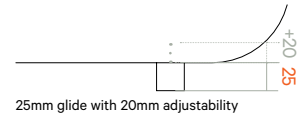

Retreat Lounge - 1 Seater - with Armrests, Tablet and USB A+C power - Left

Retreat Lounge - 2 seater - With Armrests and Tablet

Retreat Lounge - 3 seater

Retreat

Lounge

Specifications

Glide detail

RL-HB1-EE