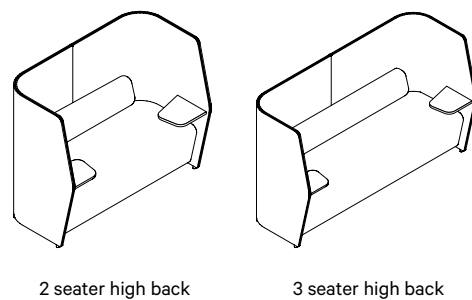

RL-HB3-EE-AR-TL
RL-HB3-EE-AR-TL-USB
with Armrests + Tablet Left
with or without USB power

RL-HB3-EE

RL-HB3-EE-AR
with Armrests

RL-HB3-EE-TRL
RL-HB3-EE-TR-USB
with Tablet on Both sides
with or without USB power

RL-HB3-EE-AR-TRL
RL-HB3-EE-AR-TRL-USB
with Armrests + Tablet on
Both sides
with or without USB power

3 seater high back

Retreat

Lounge

Tablet

FEATURES

Optional 25mm Birch ply tablet

335W x 345D

Tablet handing is determined when facing the seating.

1 seater can have a tablet on the right or left, 2 and 3 seaters can have it on the right, left or both sides.

Finishes available in Birch ply in natural, walnut, black, grey or white wash finish

-  Natural
-  Walnut
-  Black
-  White wash

Single sided tablet - right hand side

Single sided tablet - left hand side

Tablets on both sides

Retreat

Lounge

Finish options

Screen outside Screen inside Seat