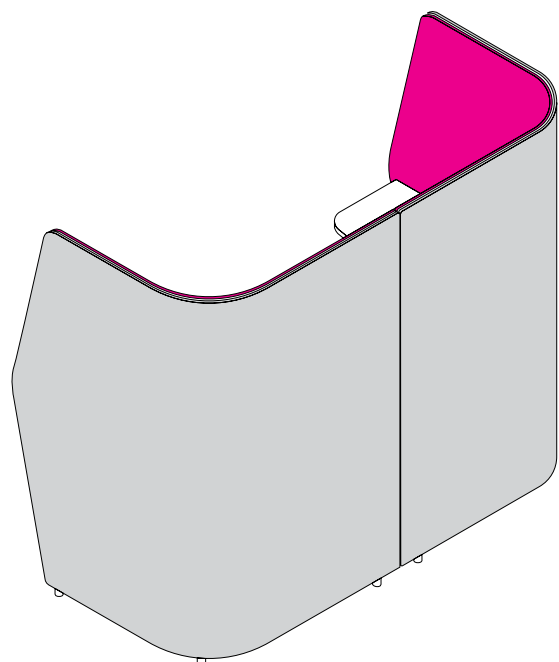

Tablet handing is determined when facing the seating.

1 seater can have a tablet on the right or left, 2 and 3 seaters can have it on the right, left or both sides.

Finishes available in Birch ply in natural, walnut, black, grey or white wash finish

Lumbar Armrests

Fabric upholstery configurations

Natural Walnut Black

White wash

Tablet finishes

ecf

1F Marine Parade
Abbotsford, Victoria
3067 Australia

T +61 (3) 9818 5444
F +61 (3) 9818 6655
info@ecf.com.au