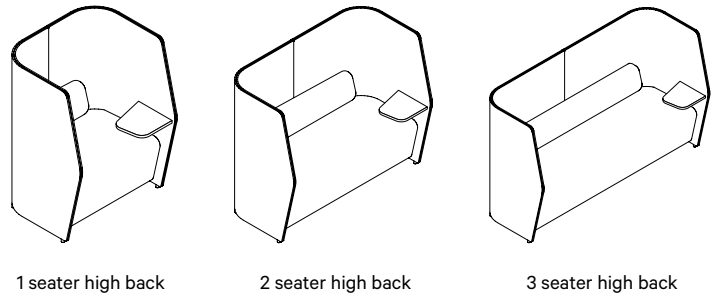

Retreat

Lounge

Tablet

FEATURES

Optional 25mm Birch ply tablet

335W x 345D

Tablet handing is determined when facing the seating.

1 seater can have a tablet on the right or left, 2 and 3 seaters can have it on the right, left or both sides.

Finishes available in Birch ply in natural, walnut, black, grey or white wash finish

- Natural
- Walnut
- Black
- White wash