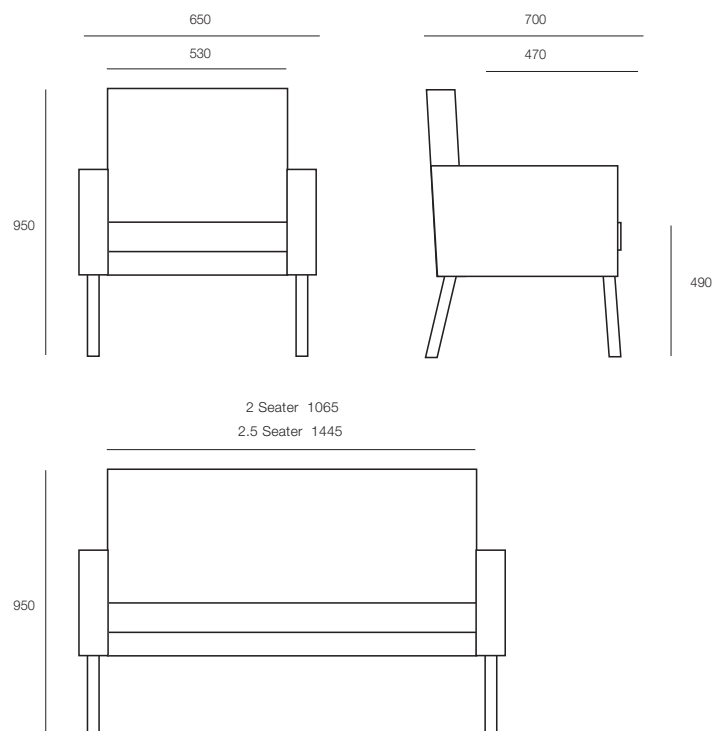

TECHNICAL DRAWINGS