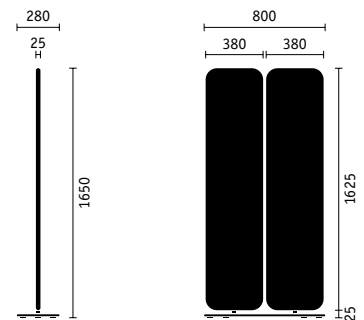

Screen element viswall

Screen and partition with Sedus viswall.

Top: The two panels are independently rotatable.
Bottom: Using several elements, it's easy to create different configurations.

Anyone wanting to combine open-plan office design with the need for confidentiality and distraction-free zones will find the perfect solution in "viswall". Each "viswall" is a two-panel screen consisting of fully rotating slats which stand on a sturdy base plate. Because the fabric-covered panels rotate, the elements are able to provide slight transparency, complete transparency or total visual protection. Thanks to the angled base plates, the modules can be positioned in a row, staggered or oriented in different directions. Design: speziell®

Fame fabric

Crêpe fabric

Atlantic fabric

Atlantic Bubble fabric

Colours. The screen elements can be delivered in a total of 60 colours from the Fame, Crêpe, Atlantic and Atlantic Bubble collections.

www.sedus.com