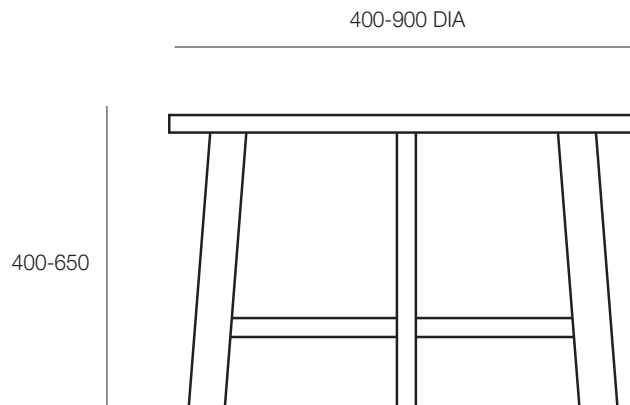

TECHNICAL DRAWINGS

PRODUCT OPTIONS

HFA

1F Marine Parade
Abbotsford, Victoria
3067 Australia

T +61 (3) 9818 8400
F +61 (3) 9818 6655
info@hfa.com.au

ecf.com.au
 ecf.hfa
 @ecf_hfa