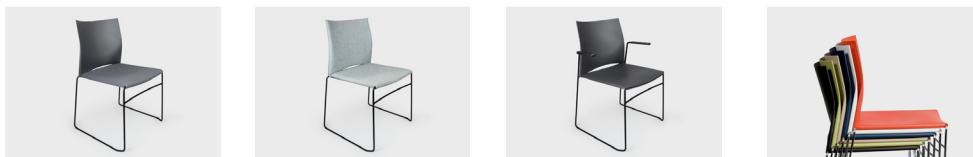

PRODUCT OPTIONS

ecf

1F Marine Parade
Abbotsford, Victoria
3067 Australia

T +61 (3) 9818 5444
F +61 (3) 9818 6655
info@ecf.com.au

ecf.com.au
 ecf.hfa
 @ecf_hfa