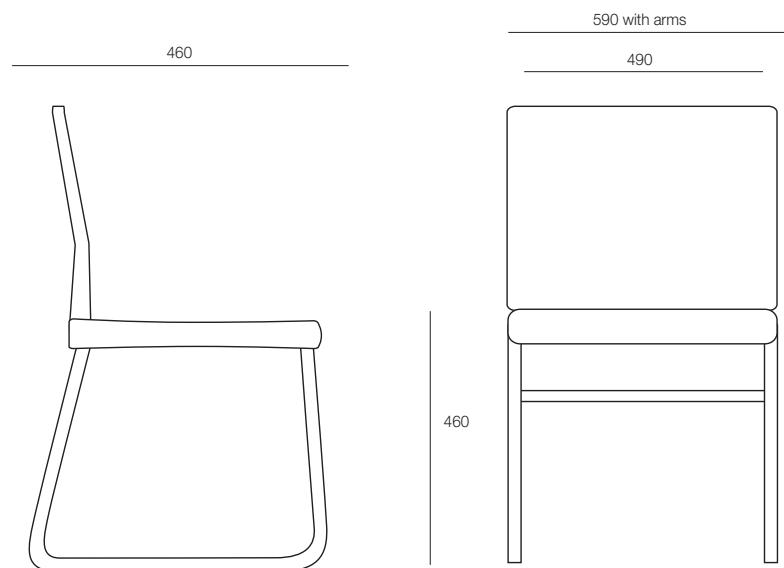

TECHNICAL DRAWINGS