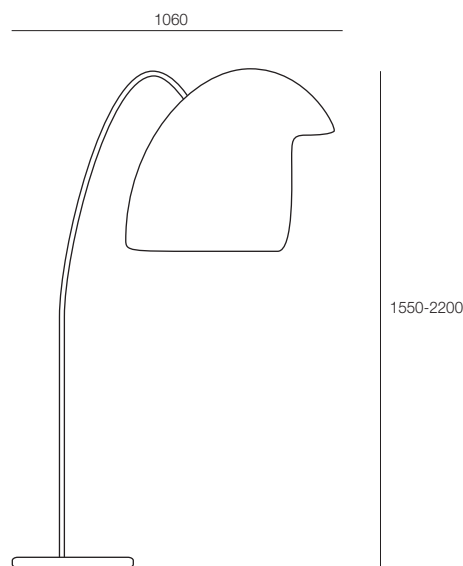

TECHNICAL DRAWINGS

PRODUCT OPTIONS

ecf

1F Marine Parade
Abbotsford, Victoria
3067 Australia

T +61 (3) 9818 5444
F +61 (3) 9818 6655
info@ecf.com.au

ecf.com.au
 ecf.hfa
 @ecf_hfa