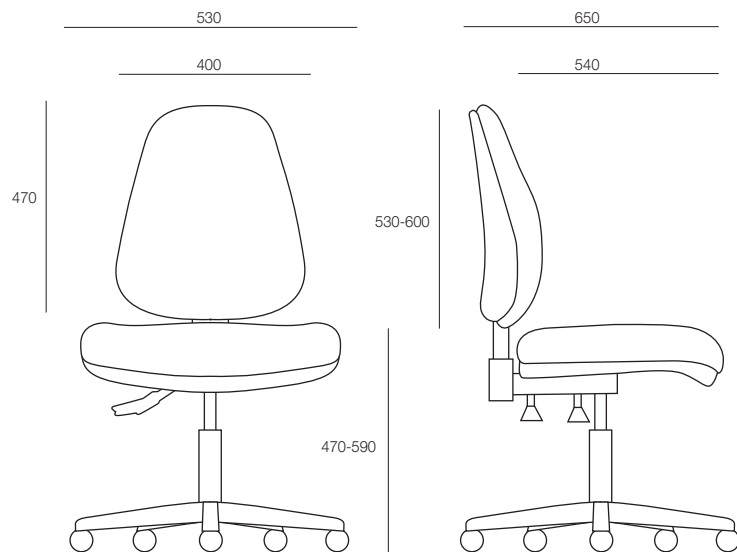

ecf | SPECTRUM

SPECTRUM

The Spectrum 160 chair has been certified to AFRDI 142 and therefore rated to a dynamic load of 160Kg. It's specially designed contour seat has been designed for comfort and practicality. It has a 3 lever mechanism and is fully ergonomic.

DIMENSIONS

Height	Width	Depth
940-1190mm	650mm	530mm

SPECIFICATIONS

- New Zealand Made
- 7 year warranty
- Three lever ergonomic mechanism
- Black 5 way base
- Gaslift height adjustment
- Height adjustable back rest for targeted lumbar support
- AFRDI 142 approved to dynamic load of 160KG

OPTIONS

- Adjustable height arms

GENERAL

Origin	Lead Time
New Zealand	6 weeks

TECHNICAL DRAWINGS

ecf

1F Marine Parade
Abbotsford, Victoria
3067 Australia

T +61 (3) 9818 5444
F +61 (3) 9818 6655
info@ecf.com.au