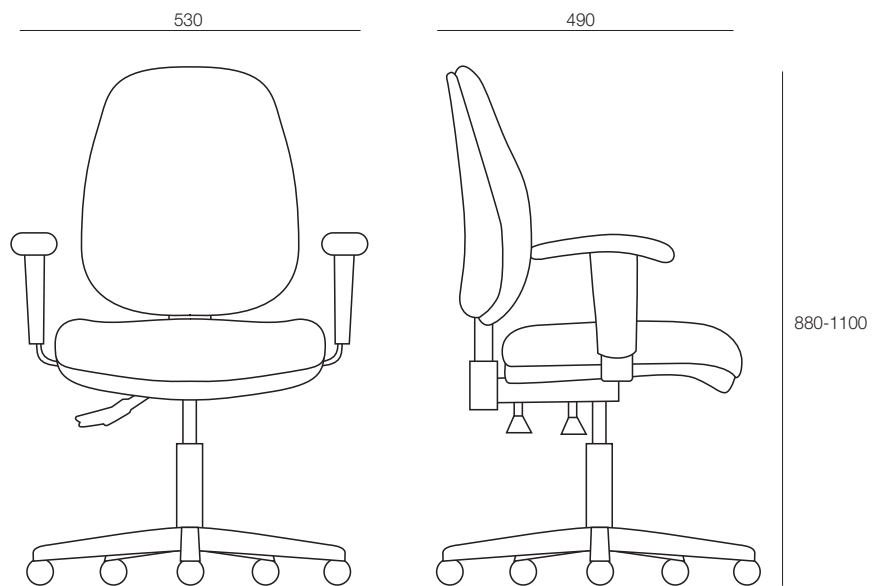

HFA

POSITION 700

POSITION 700

The Position 700 task chair is AFRDI rated and has a large moulded seat and back to ensure comfort and correct posture. This fully ergonomic office chair has a 2 lever mechanism and is a robust and practical choice for any office environment.

DIMENSIONS

Height	Width	Depth
880-1100mm	530mm	490mm

SPECIFICATIONS

- Australian made
- 5 year warranty
- Three lever ergonomic mechanism
- Black 5 way base
- Gaslift height adjustment
- Height adjustable back rest for targeted lumbar support
- Larger seat

OPTIONS

- High back
- Drafting Stool
- Polished aluminium 5 way base
- Adjustable height arms

GENERAL

Origin	Lead Time
Australia	3 weeks

TECHNICAL DRAWINGS

PRODUCT OPTIONS

HFA

1F Marine Parade
Abbotsford, Victoria
3067 Australia