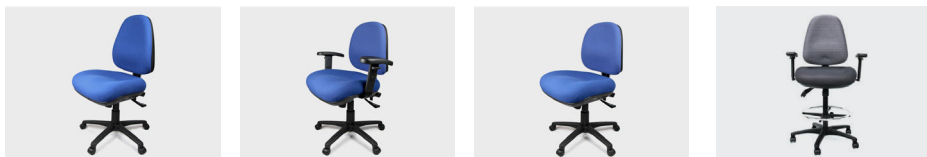

HFA

POSITION 700

POSITION 700

The Position 700 task chair is AFRDI rated and has a large moulded seat and back to ensure comfort and correct posture. This fully ergonomic office chair has a 2 lever mechanism and is a robust and practical choice for any office environment.

DIMENSIONS

Height	Width	Depth
880-1100mm	530mm	490mm

SPECIFICATIONS

- Australian made
- 5 year warranty
- Three lever ergonomic mechanism
- Black 5 way base
- Gaslift height adjustment
- Height adjustable back rest for targeted lumbar support
- Larger seat

OPTIONS

- High back
- Drafting Stool
- Polished aluminium 5 way base
- Adjustable height arms

GENERAL

Origin	Lead Time
Australia	3 weeks

TECHNICAL DRAWINGS

PRODUCT OPTIONS

HFA

1F Marine Parade
Abbotsford, Victoria
3067 Australia