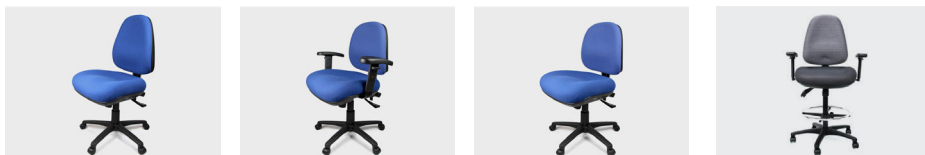

ecf | POSITION 700

POSITION 700

The Position 700 task chair is AFRDI rated and has a large moulded seat and back to ensure comfort and correct posture. This fully ergonomic office chair has a 2 lever mechanism and is a robust and practical choice for any office environment.

DIMENSIONS

Height	Width	Depth
880-1100mm	530mm	490mm

SPECIFICATIONS

- Australian made
- 5 year warranty
- Three lever ergonomic mechanism
- Black 5 way base
- Gaslift height adjustment
- Height adjustable back rest for targeted lumbar support
- Larger seat

OPTIONS

- High back
- Drafting Stool
- Polished aluminium 5 way base
- Adjustable height arms

GENERAL

Origin	Lead Time
Australia	3 weeks

TECHNICAL DRAWINGS

PRODUCT OPTIONS

ecf

1F Marine Parade
Abbotsford, Victoria
3067 Australia