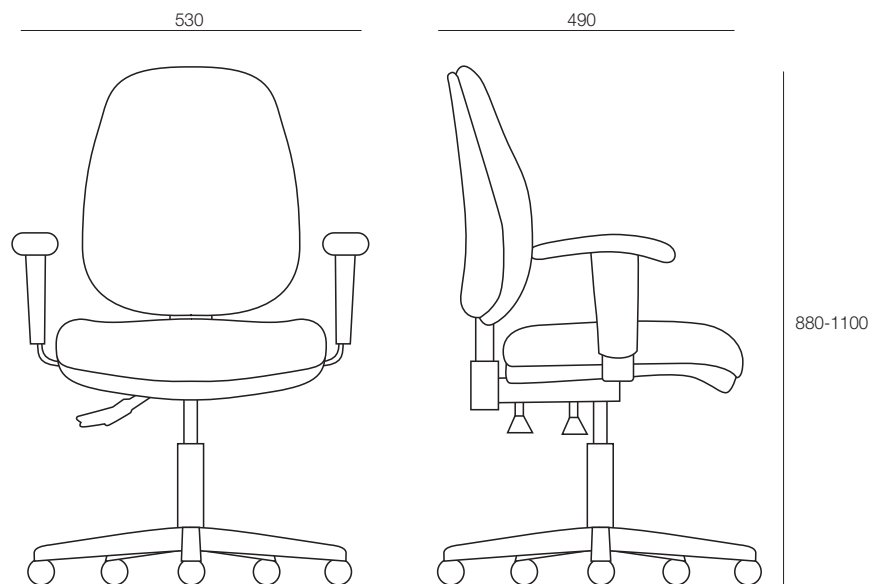

ecf | POSITION 700

POSITION 700

The Position 700 task chair is AFRDI rated and has a large moulded seat and back to ensure comfort and correct posture. This fully ergonomic office chair has a 2 lever mechanism and is a robust and practical choice for any office environment.

DIMENSIONS

Height	Width	Depth
880-1100mm	530mm	490mm

SPECIFICATIONS

- Australian made
- 5 year warranty
- Three lever ergonomic mechanism
- Black 5 way base
- Gaslift height adjustment
- Height adjustable back rest for targeted lumbar support
- Larger seat

OPTIONS

- High back
- Drafting Stool
- Polished aluminium 5 way base
- Adjustable height arms

GENERAL

Origin	Lead Time
Australia	3 weeks

TECHNICAL DRAWINGS

PRODUCT OPTIONS

ecf

1F Marine Parade
Abbotsford, Victoria
3067 Australia