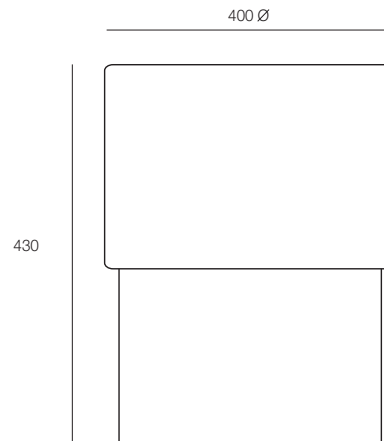

DIMENSIONS

Height	Width	Depth
430mm	400mm	400mm

SPECIFICATIONS

Includes commercial grade HD seat foam

Fully upholstered

Timber internal carcass

Timber skirting/kicker

OPTIONS

Top: Fabric, leather or vinyl

Base: various stain options

Other sizes available on request

GENERAL

Origin	Lead Time
Australia	6 weeks

TECHNICAL DRAWINGS

ecf

1F Marine Parade
Abbotsford, Victoria
3067 Australia