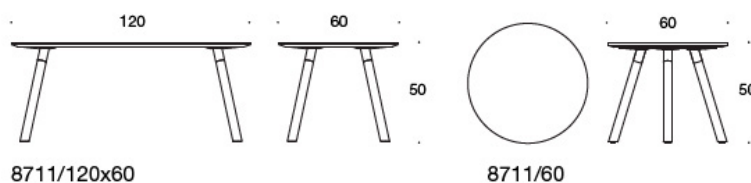

PLUS+

DESIGN JUKKA SETÄLÄ

Inspiring
spaces

Martela

Product code number: 8711

Material description:

Base: birch or oak.

Table top: birch, oak, laminates.