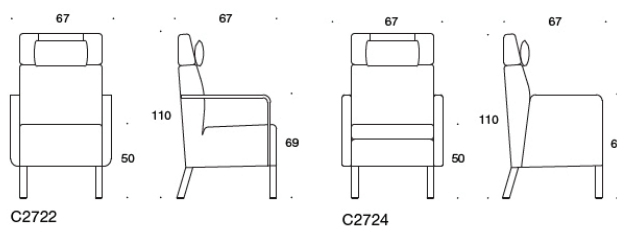

C2714: 3.0 m / pcs

C2722: 2.5 m / pcs

C2724: 3.6 m / pcs

Material description:

Wooden parts: birch or oak.

Stain colours: black, white (stained on birch).

HFA

1F Marine Parade
Abbotsford, Victoria
3067 Australia