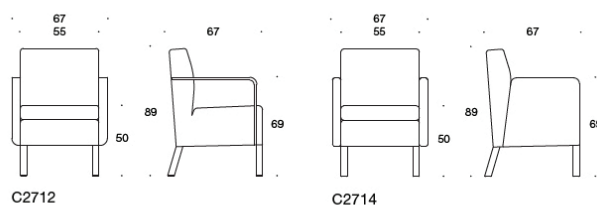

PLUS+

DESIGN JUKKA SETÄLÄ

Inspiring
spaces

Martela

Product code number:

C2712, C2714, C2722, C2724

Fabric consumption:

C2712: 1.7 m / pcs

C2714: 3.0 m / pcs

C2722: 2.5 m / pcs

C2724: 3.6 m / pcs

Material description:

Wooden parts: birch or oak.

Stain colours: black, white (stained on birch).

HFA

1F Marine Parade
Abbotsford, Victoria
3067 Australia