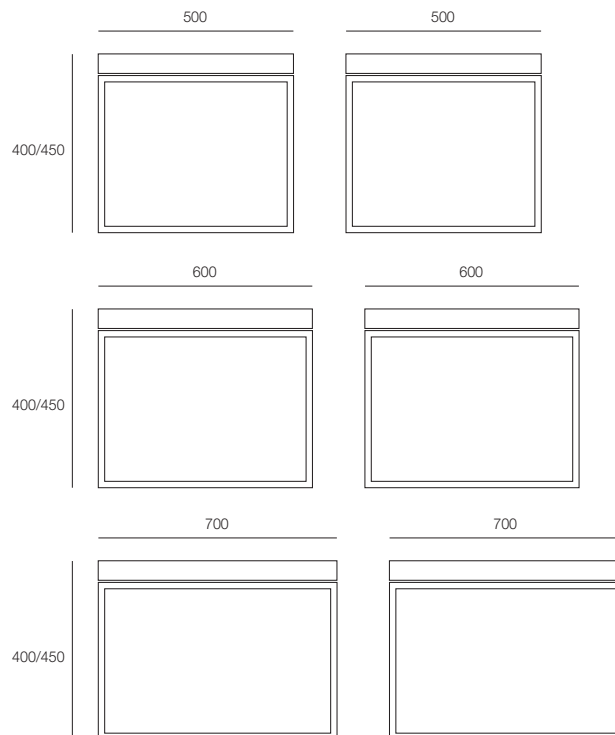

TECHNICAL DRAWINGS

PRODUCT OPTIONS

ecf

1F Marine Parade
Abbotsford, Victoria
3067 Australia

T +61 (3) 9818 5444
F +61 (3) 9818 6655
info@ecf.com.au

ecf.com.au
 ecf.hfa
 @ecf_hfa