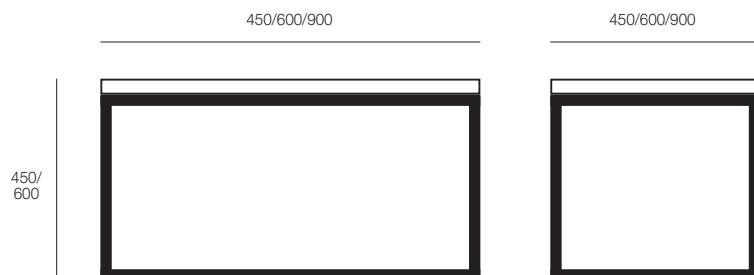

TECHNICAL DRAWINGS

SPECIFICATIONS

Frame only in powdercoat finish
Tops in marble

OPTIONS

Brushed stainless steel frame
Polished stainless steel frame
Tops in Laminate
Tops in Carrara