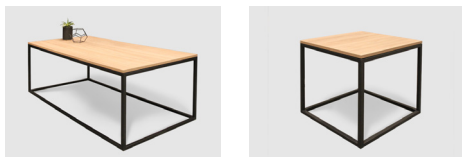

PRODUCT OPTIONS

HFA

1F Marine Parade
Abbotsford, Victoria
3067 Australia

T +61 (3) 9818 8400
F +61 (3) 9818 6655
info@hfa.com.au

ecf.com.au
 ecf.hfa
 @ecf_hfa