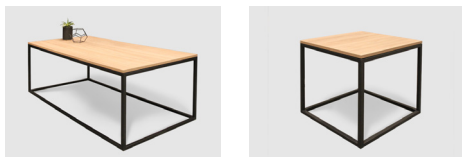

PRODUCT OPTIONS

ecf

1F Marine Parade
Abbotsford, Victoria
3067 Australia

T +61 (3) 9818 5444
F +61 (3) 9818 6655
info@ecf.com.au

ecf.com.au
 ecf.hfa
 @ecf_hfa