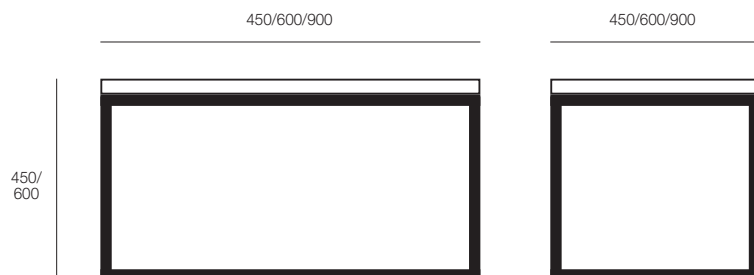

ecf | PICCOLO SQUARE

PICCOLO SQUARE

The Piccolo range of Coffee and Side Tables are an elegant addition to any Commercial or Healthcare Facility. The bases are available in different finishes and can be made to a variety of heights and sizes. They have a minimalistic look with the tops being available in many different finishes to fit in with any decor.

DIMENSIONS

Height	Width
450/600mm	450/600/900mm
Depth	
450/600/900mm	

SPECIFICATIONS

Frame only in powdercoat finish
Tops in marble

OPTIONS

Brushed stainless steel frame
Polished stainless steel frame
Tops in Laminate
Tops in Carrara

GENERAL

Origin	Lead Time
Australia	4 weeks

TECHNICAL DRAWINGS

PRODUCT OPTIONS

ecf

1F Marine Parade
Abbotsford, Victoria
3067 Australia

T +61 (3) 9818 5444
F +61 (3) 9818 6655
info@ecf.com.au

 ecf.com.au
 ecf.hfa
 @ecf_hfa