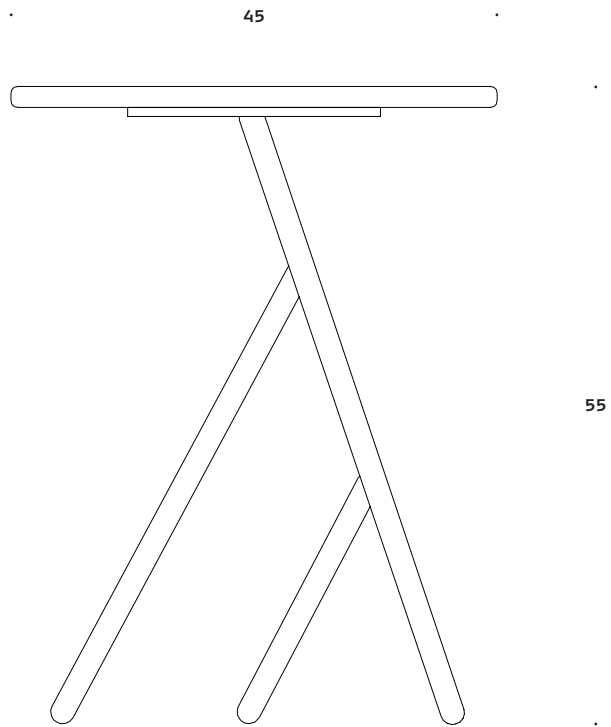

Penny Table

+Halle®

Penny Table

The Penny Table is a characteristic side table with strong vertical lines. The table is as beautiful alone as with lounge chairs or sofas and adds a charismatic expression to all kinds of spaces. Part of the Penny family that also comprises the Penny Coat Stand.

Dimensions defined in centimeters

Design

busk + hertzog

Materials

Black / white powder coated steel

Notes

A large grid of dots for taking notes.

Creating human spaces