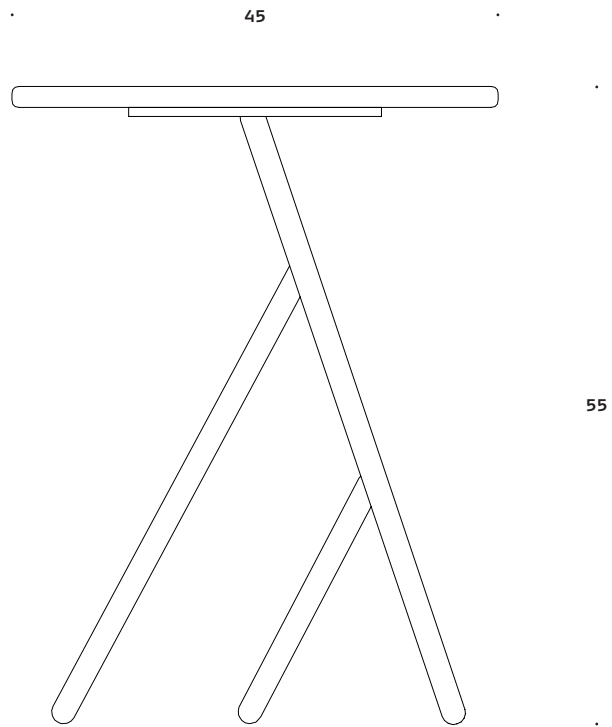

## Penny Table

The Penny Table is a characteristic side table with strong vertical lines. The table is as beautiful alone as with lounge chairs or sofas and adds a charismatic expression to all kinds of spaces. Part of the Penny family that also comprises the Penny Coat Stand.

Dimensions defined in centimeters

---

**Design**

busk + hertzog

**Materials**

Black / white powder coated steel