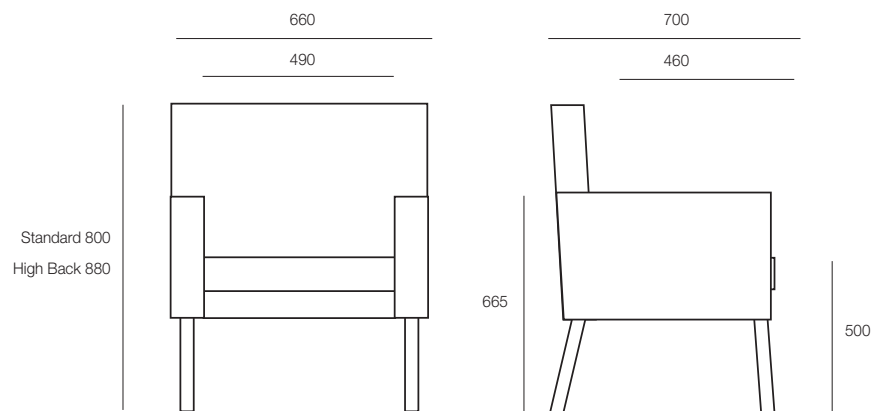

TECHNICAL DRAWINGS

Ezy-Clean Feature
Velcro to back upholstery to allow easy cleaning