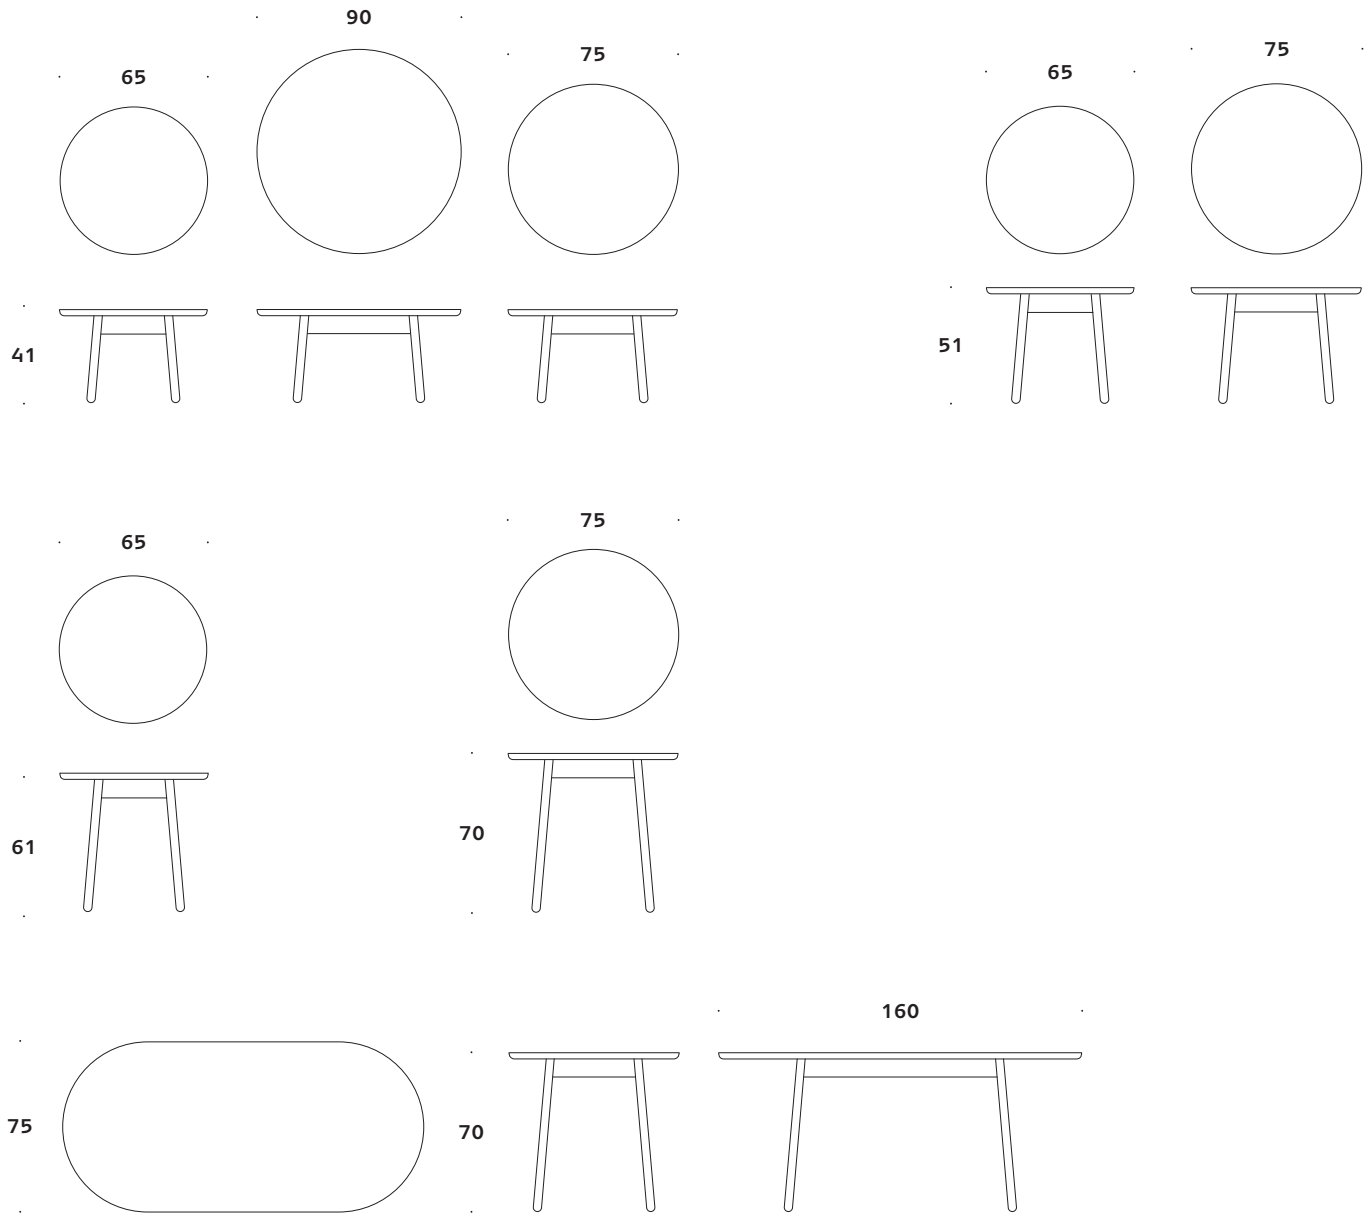

Dimensions defined in centimeter

Design
Material

Form Us With Love
Solid oak – soaped / black stained / lacquered