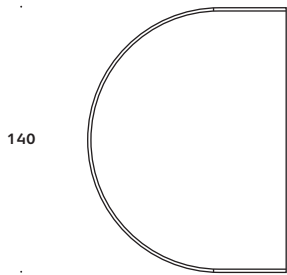

105

90

45°

Design
Material

Form Us With Love
Frame in powder coated steel. Table top in Fenix Laminate