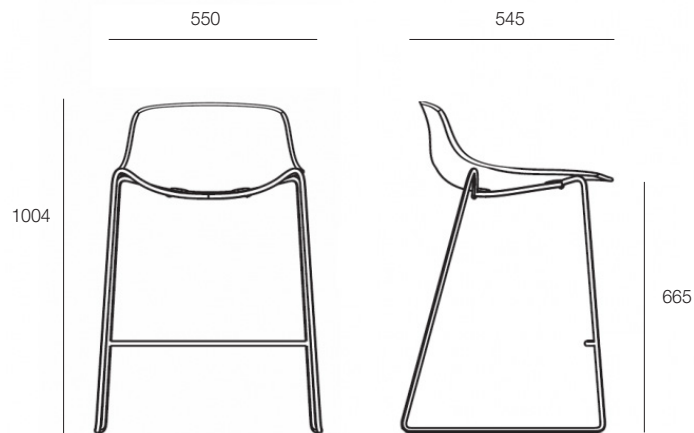

ecf | NEO STOOL

NEO STOOL

The Neo stool is both versatile and mobile. Its clean design and soft curves make it unobtrusive and an understated addition that will fit perfectly into breakout spaces and cafe areas. Available with several leg, colour and upholstering options.

DIMENSIONS

Height	Width	Depth
1004mm	550mm	545mm

SPECIFICATIONS

Polypropylene one piece shell
Polished Aluminium or steel chrome base
5 year warranty

OPTIONS

Available as a high or low back
Available with timber legs
Upholstered seat pad or Fully upholstered

Colours available:

1. White/Off-white,
2. Slate grey/ Coal black,
3. Medium grey/ Light grey,
4. Cipria/Marsala
5. Khaki/Olive,
6. Peach/Carrot

GENERAL

Origin	Lead Time
Europe	4 weeks

TECHNICAL DRAWINGS

PRODUCT OPTIONS