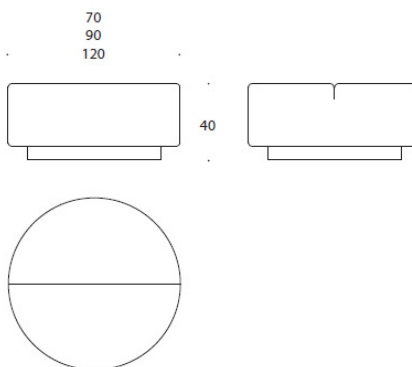

DESIGN RANE VASKIVUORI

Product code number:

391/70 = fully upholstered ottoman, diameter 70 cm
 391/90 = fully upholstered ottoman, diameter 90 cm
 391/120 = fully upholstered ottoman, diameter 120 cm

Fabric consumption:

391/70: 3.0 m
391/90: 3.4 m
391/120: 4.0 m

Material description:

Seat fully upholstered.

Base: black.

391/70
 391/90
 391/120