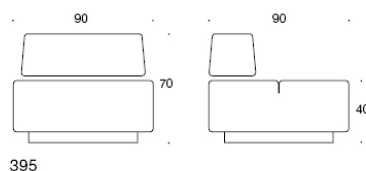

Material description:

Seat and back fully upholstered.

Base: black.

ecf

1F Marine Parade
Abbotsford, Victoria
3067 Australia

T +61 (3) 9818 5444
F +61 (3) 9818 6655
info@ecf.com.au

ecf.com.au
 ecf.hfa
 @ecf_hfa