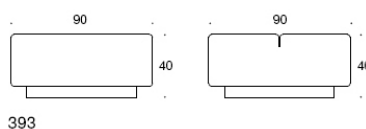

Material description:

Seat fully upholstered.

Base: black.